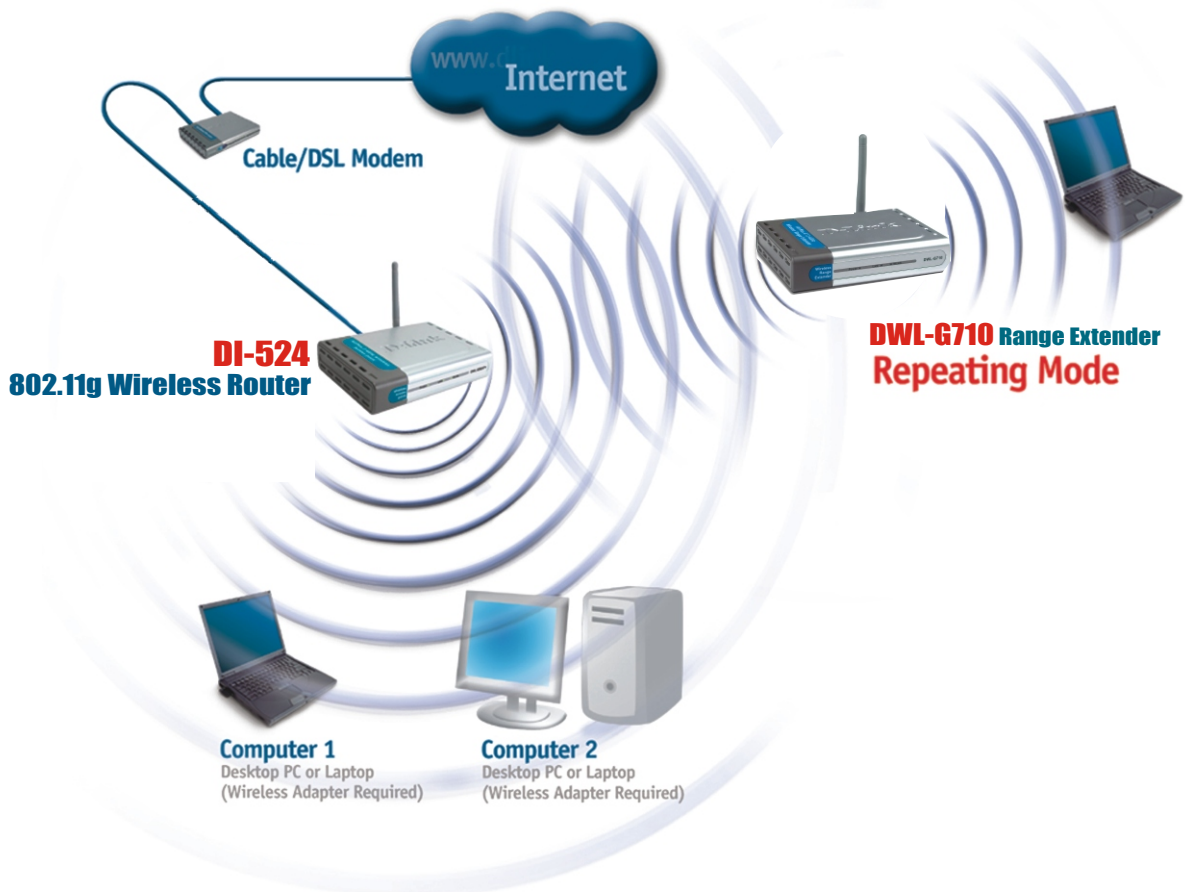

802.11g Wireless Range Extender

Extending the Range of a Wireless Network

D-Link Worldwide Offices

U.S.A	TEL: 1-800-326-1688	FAX: 1-866-743-4905	Luxemburg	TEL: 32-(0)2-517-7111	FAX: 32-(0)2-517-6500
Canada	TEL: 1-905-8295033	FAX: 1-905-8295223	Poland	TEL: 48-(0)-22-583-92-75	FAX: 48-(0)-22-583-92-76
Europe (U. K.)	TEL: 44-20-8731-5555	FAX: 44-20-8731-5511	Hungary	TEL: 36-(0)-1-461-30-00	FAX: 36-(0)-1-461-30-09
Germany	TEL: 49-6196-77990	FAX: 49-6196-7799300	Singapore	TEL: 65-6774-6233	FAX: 65-6774-6322
France	TEL: 33-1-30238688	FAX: 33-1-30238689	Australia	TEL: 61-2-8899-1800	FAX: 61-2-8899-1868
Netherlands	TEL: 31-10-282-1445	FAX: 31-10-282-1331	India	TEL: 91-022-26526696	FAX: 91-022-26528914
Belgium	TEL: 32(0)2-517-7111	FAX: 32(0)2-517-6500	Middle East (Dubai)	TEL: 971-4-3916480	FAX: 971-4-3908881
Italy	TEL: 39-02-2900-0676	FAX: 39-02-2900-1723	Turkey	TEL: 90-212-289-56-59	FAX: 90-212-289-76-06
Sweden	TEL: 46-(0)8564-61900	FAX: 46-(0)8564-61901	Egypt	TEL: 202-414-4295	FAX: 202-415-6704
Denmark	TEL: 45-43-969040	FAX: 45-43-424347	Israel	TEL: 972-9-9715700	FAX: 972-9-9715601
Norway	TEL: 47-99-300-100	FAX: 47-22-309580	LatinAmerica	TEL: 56-2-232-3185	FAX: 56-2-232-0923
Finland	TEL: 358-9-2707 5080	FAX: 358-9-2707-5081	Brazil	TEL: 55-11-218-59300	FAX: 55-11-218-59322
Spain	TEL: 34-93-4090770	FAX: 34-93-4910795	South Africa	TEL: 27-12-665-2165	FAX: 27-12-665-2186
Portugal	TEL: 351-21-8688493		Russia	TEL: 7-095-744-0099	FAX: 7-095-744-0099 #350
Czech Republic	TEL: 420-(603)-276-589		China	TEL: 86-10-58635800	FAX: 86-10-58635799
Switzerland	TEL: 41-(0)-1-832-11-00	FAX: 41(0)-1-832-11-01	Taiwan	TEL: 886-2-2910-2626	FAX: 886-2-2910-1515
Greece	TEL: 30-210-9914 512	FAX: 30-210-9916902	Headquarters	TEL: 886-2-2916-1600	FAX: 886-2-2914-6299