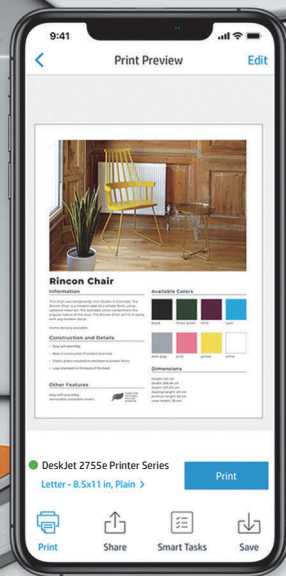

WORRY-FREE WIRELESS

- Get better range and faster, more reliable connections using dual-band Wi-Fi® with self-reset.³
- Get connected and start printing fast from your smartphone or tablet with Bluetooth 4.2®—easy setup.⁶
- Access and print files on your network with wireless networking.³
- Easily connect your printer to your computer with the built-in USB port.⁷