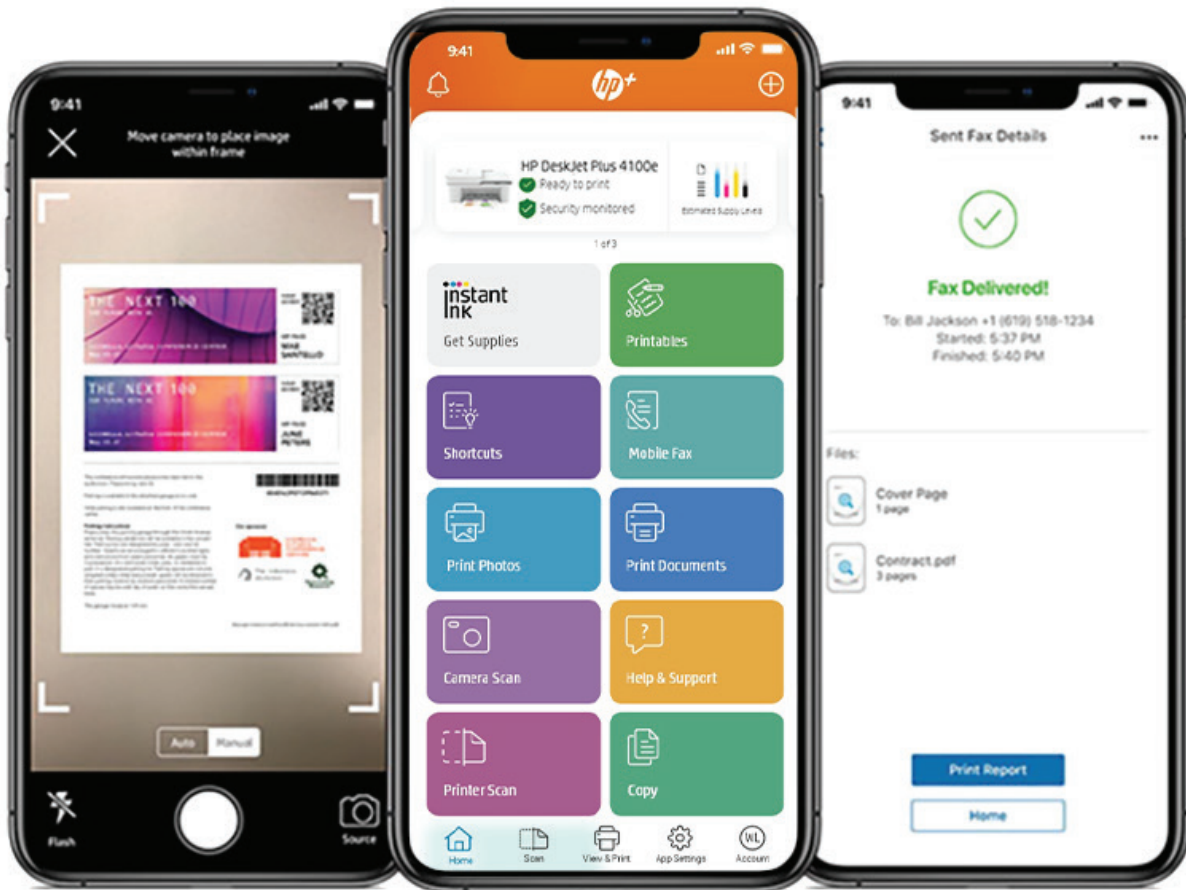

# WORRY-FREE WIRELESS

- Get better range and faster, more reliable connections using dual-band Wi-Fi® with self-reset.<sup>3</sup>
- Get connected and start printing fast from your smartphone or tablet with Bluetooth 4.2®—easy setup.<sup>6</sup>
- Access and print files on your network with wireless networking.<sup>3</sup>
- Easily connect your printer to your computer with the built-in USB port.<sup>7</sup>

# SAVE UP TO 50% ON INK AND NEVER RUN OUT<sup>4,5</sup>

For hassle-free printing, this printer automatically orders ink when you're running low so you don't have to shop for cartridges.<sup>5</sup> Get ink automatically delivered for a lot less, with HP Instant Ink.<sup>4,5</sup>

- Have supplies delivered automatically through HP Instant Ink integration.
- Manage your account, check print volume, and change plans easily.

# HP SMART APP

Printing from your smartphone just got easier

- Easily print everyday documents from your smartphone.<sup>1</sup>
- Get high-quality scanning, and share to Dropbox, Google Drive, email, or the cloud—from virtually anywhere.<sup>1</sup>
- Take a photo as a copy, and send it to your printer from virtually anywhere.<sup>1</sup>
- Get notifications when printing, scanning, or copying from your smartphone.<sup>1</sup>
- Save time by sending a mobile fax from your smartphone, tablet, or PC for 24 months with the HP Smart app.<sup>1</sup> (HP DeskJet 4100e only)