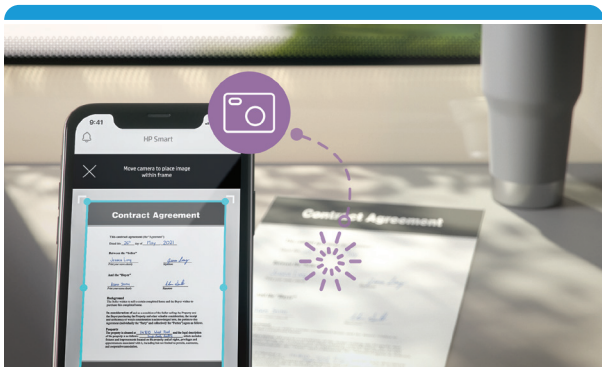

Get more done with advanced HP Smart app features

Print on-the-go, scan multi-paged documents more easily, and save time with pre-programmed Shortcuts.