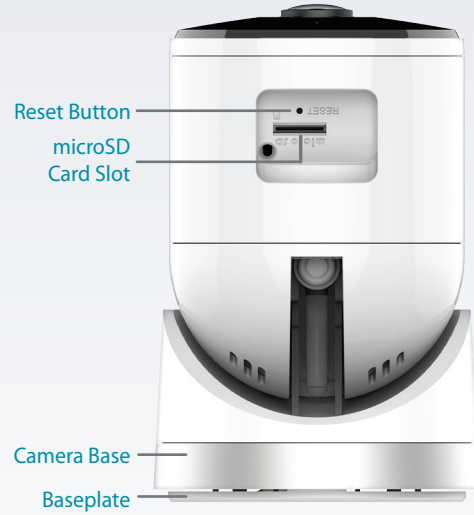

Connections View

Technical Specifications

Camera

Camera Hardware Profile	• 1/2.7" 2-Megapixel progressive CMOS sensor • Minimum illumination: • Color mode: 0.5 lux • B/W mode (LEDs off): 0.1 lux • B/W mode (LEDs on): 0 lux • Minimum object distance 30 cm • Lens focal length: 1.5 mm ± 3%	• Aperture: F2.0 • Angle of view (16:9): • Horizontal: 180° • Mounting angle: • Vertical: 0° to 90° • Horizontal: 0° to 180°
Camera Housing	• IP65 compliant weatherproof housing³	
Image Features	• Digital zoom • Built-in microphone • Configurable image size, quality, frame rate, and bit rate • Wide Dynamic Range (WDR)	• Time stamp and text overlays • Configurable motion detection windows • Configurable brightness
Video Compression	• Simultaneous H.264 format compression • H.264 multicast streaming	• JPEG for still images
Video Resolution	• 16:9 • 1920 x 1080, 1280 x 720, 800 x 448, 640 x 360 at up to 30 fps	
Audio Support	• AAC (32 kbps)	• G.711 (128 kbps)
Connectivity	• 802.11n/g/b wireless with WPA/WPA2 encryption • 10/100BASE-TX Fast Ethernet port • Maximum data rate of 300 Mbps (PHY rate)¹	• microSD/SDHC/SDXC card slot, accepts cards up to 128 GB

Network

Network Protocols	• IPv6, IPv4, ARP, TCP, UDP, ICMP • DHCP client • NTP client (D-Link) • DNS client • DDNS client (D-Link) • SMTP client	• HTTP server • HTTPS (for configuration) • uPnP port forwarding • RTP/RTSP/RTCP • Bonjour
Security Features	• Administrator and user group protection • Password authentication	• HTTP and RTSP digest encryption