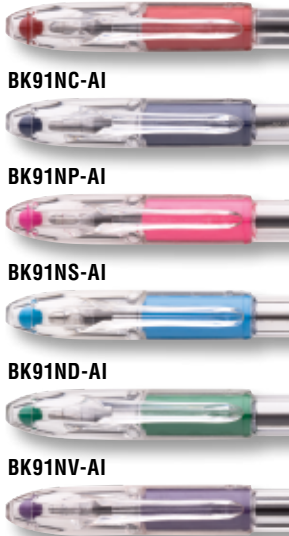

BK91N-CI blue trim with blue writing ink - not shown

BK91N-AI

SPECIAL PRICE
82¢ (C)
 Regular Price: \$1.20 (A)

Clearly the Best Promotional Pen!

Voted Best Value Pen!

BK91NB-AI

BK91NC-AI

BK91NP-AI

BK91NS-AI

BK91ND-AI

BK91NV-AI

SPECIAL PRICE

59¢
(C)

Regular Price: 99¢ (C)

Mini R.S.V.P.®

Mini R.S.V.P.® Medium Line Ballpoint Pen