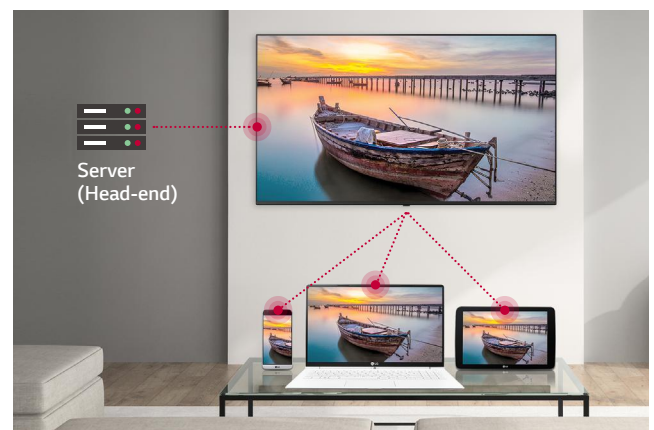

* All images are for illustrative purposes only.

Pro:Centric HOTEL MANAGEMENT SOLUTION

Pro:Centric Direct

The hotel content management solution Pro:Centric Direct offers easy and simple editing tools, making it easy to perform service and IP network-based remote management. The Pro:Centric Direct solution enables users to edit their interface easily by providing customized interface and efficiently manages all TVs in the rooms. The current PCD version provides IoT-based in-room control as well as voice control function through LG Natural Language Processing (NLP). These IoT and voice-related functions will be your starting point to prepare for the hotel rooms of next generation through artificial intelligence.

* Some devices may have limited compatibility with the IoT function.

VALUE ADDED FEATURES

* Image shown is for illustrative purpose only.

More Innovative LG webOS 5.0

Explore the latest LG Smart TV features. Newly added Mood Display & Gallery modes enable you to utilize the TV as a customized clock and an artwork which perfectly harmonizes with your space and life.

* Image shown is for illustrative purpose only.

Soft AP

Software-enabled Access Point (Soft AP) is a "virtual" Wi-Fi feature that uses TV as a wireless hotspot, enabling guests to connect their own devices to the Soft AP. It supports Bridge Mode, allowing administrators to manage in-room Soft AP information such as signal level, Soft AP passwords, etc.