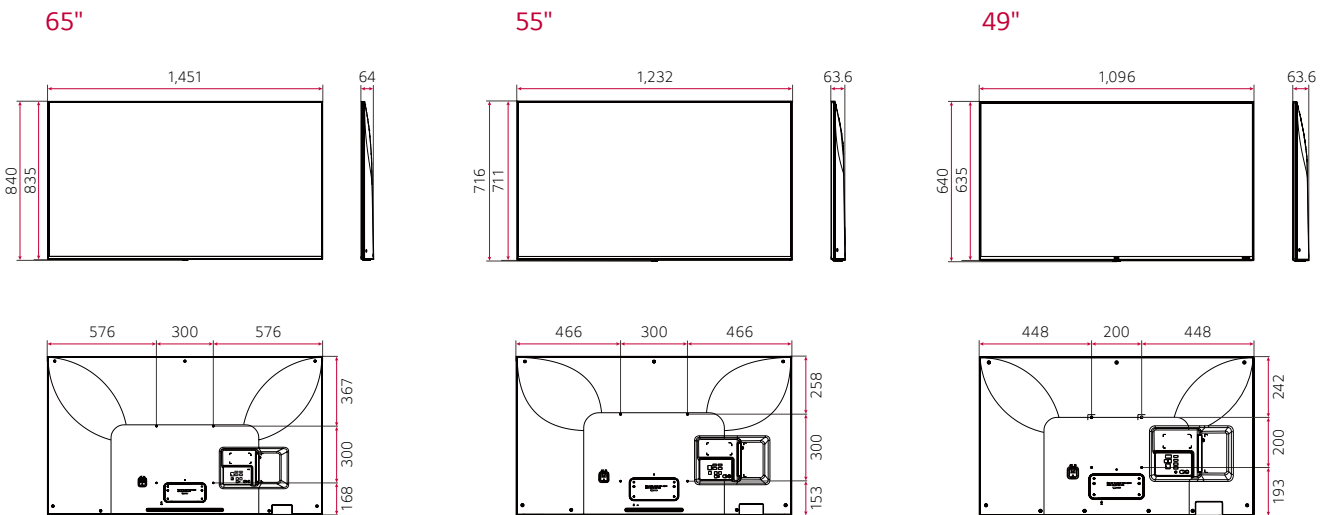

IR Out

Using the interactive set-top box, all LG Commercial TVs can be controlled with a single remote control.

PRODUCT INFORMATION

US762H (EU/CIS)

* 65 inch

Design	Stand Type	No Stand For Accessory : 1 Pole (65" : Fixed, 55"/49" : Swivel) * Sold separately
	Inch	65" / 55" / 49"
Display	Resolution	3,840 × 2,160 (UHD)
	Category	NanoCell
Broadcasting System	Digital	DVB - T2 / C / S2
	Analog	PAL
Solution	Pro:Centric (Smart, Direct, V), Quick Menu	

DIMENSION

(unit: mm)

CONNECTIVITY

Rear

Side

* Dimensions & Jack Panels may differ from the above image, so please contact LG sales team to verify before ordering.

Download
LG C-Display+
Mobile App
Google Play Store