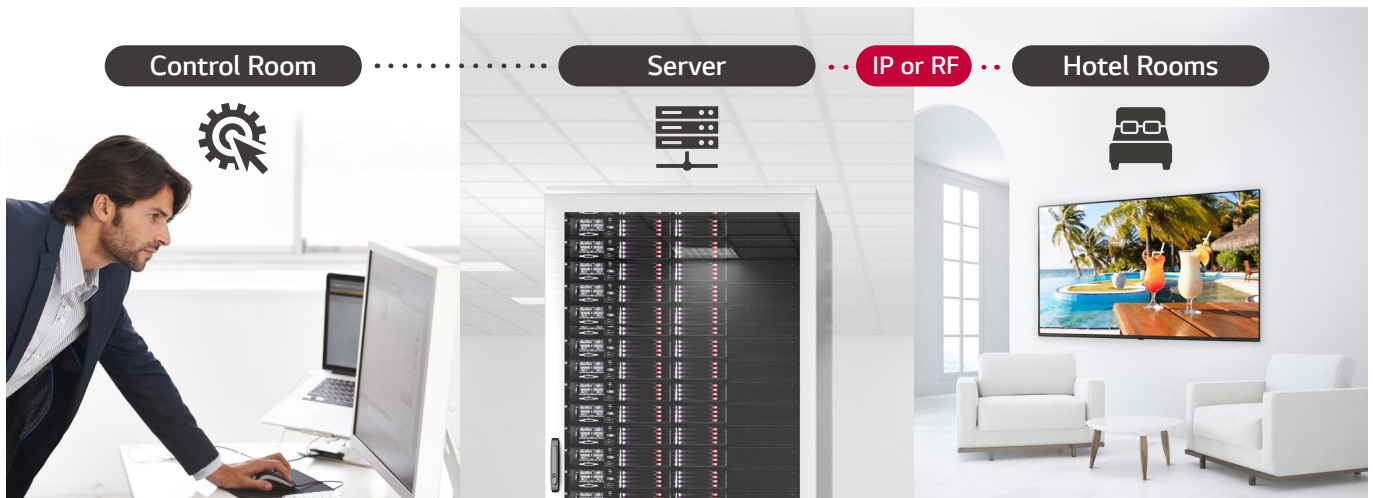

NanoCell

Pro:Centric Hotel Management Solution

Voice Recognition

Quick Menu

NanoCell TECHNOLOGY

* Image shown is for illustrative purpose only.

Real 4K Made by Pure Colors

NanoCell TV delivers a broad spectrum of color and lifelike accuracy with advanced NanoCell technology, which makes LG Hotel TV flawless. Discover the more brilliant and clear visual experience with Real 4K that NanoCell TV delivers.

* Image shown is for illustrative purpose only.

Nano Bezel Adds Sophisticated Ambiance

With its minimal Nano Bezel, NanoCell is designed to blend into any interior and delivers immersive and delicate viewing experience.

* All images are for illustrative purposes only.

Pro:Centric HOTEL MANAGEMENT SOLUTION

Pro:Centric Direct

The hotel content management solution Pro:Centric Direct offers easy and simple editing tools, making it easy to perform service and IP network-based remote management. The Pro:Centric Direct solution enables users to edit their interface easily by providing customized interface and efficiently manages all TVs in the rooms. The current PCD version provides IoT-based in-room control as well as voice control function through LG Natural Language Processing (NLP). These IoT and voice-related functions will be your starting point to prepare for the hotel rooms of next generation through artificial intelligence.

* Image shown is for illustrative purpose only.

Soft AP

Software-enabled Access Point (Soft AP) is a "virtual" Wi-Fi feature that uses TV as a wireless hotspot, enabling guests to connect their own devices to the Soft AP. It supports Bridge Mode, allowing administrators to manage in-room Soft AP information such as signal level, Soft AP passwords, etc.