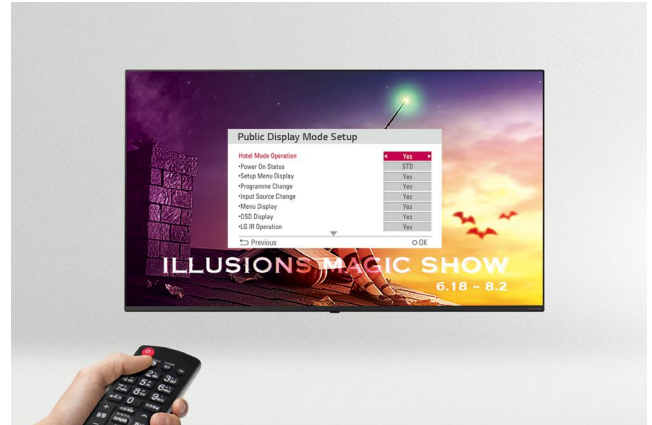

* Image shown is for illustrative purpose only.

Hotel Mode (Public Display Mode)

From channel selection to volume level, you can control the TV settings in business areas. It also enables you to restore default settings, as required, on the TVs.