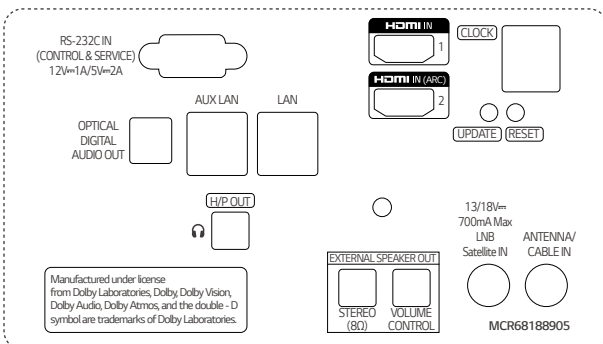

IR Out

Using the interactive set-top box, all LG Commercial TVs can be controlled with a single remote control.

PRODUCT INFORMATION

US762H (EU/CIS)

* 65 inch

Design	Stand Type	No Stand For Accessory : 1 Pole (65" : Fixed, 55"/49" : Swivel) * Sold separately
	Inch	65" / 55" / 49"
Display	Resolution	3,840 × 2,160 (UHD)
	Category	NanoCell
Broadcasting System	Digital	DVB - T2 / C / S2
	Analog	PAL
Solution	Pro:Centric (Smart, Direct, V), Quick Menu	

DIMENSION

(unit: mm)

CONNECTIVITY

Rear

Side

* Dimensions & Jack Panels may differ from the above image, so please contact LG sales team to verify before ordering.

Download
LG C-Display+
Mobile App
Google Play Store