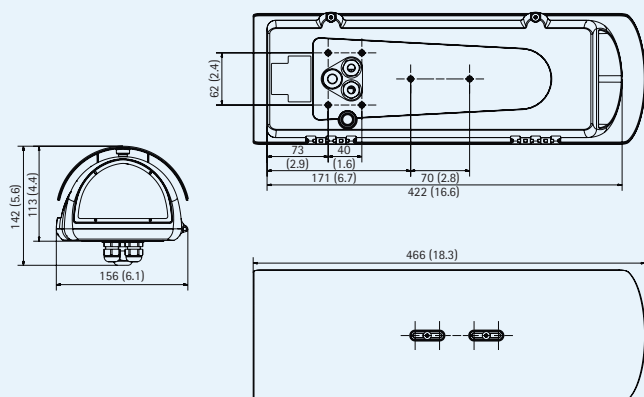

#### Wall brackets

Ball joint

Ball joint and internal cable channel

#### Ceiling brackets

Ball joint and internal cable channel

Ball joint

Ball joint

Column mount with ball joint

### Dimensions mm (inch)

VT Verso Housings