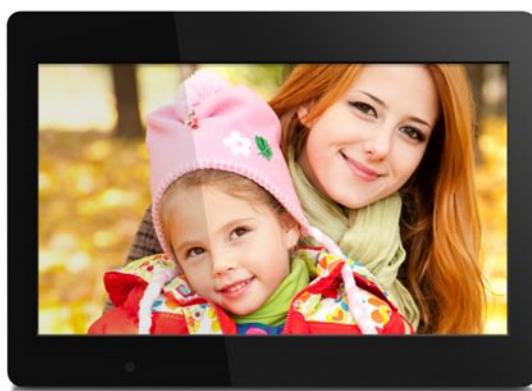

Features:

- View hi-quality digital photos on the 10" TFT true color LCD at 1366 x 768 resolution (16:9 aspect ratio)
- High quality frame with built-in speakers & easy to use controls
- Supports various picture, video and audio formats as most file formats are automatically recognized
- Configure photo slideshows to play in various display and transition modes set to background music
- Supports SD / SDHC memory cards (up to 32 GB)
- Connect a USB hard drive (power adapter required), USB flash drive or SD card to easily access and share your favorite pictures, music, or videos
- Transfer and store files quickly and easily from your personal computer to the frame's 4GB built-in memory with hi-speed USB 2.0.
- Includes built-in clock, calendar and auto on / off timer
- Adjustable frame stand for multi-angle viewing
- Wall / VESA mountable - works great as a digital signage solution
- Compact remote is included
- Limited 1 Year Warranty

Multimedia Experience:

View your favorite photos on the true color TFT LCD screen at 1366 x 768 resolution. Slideshows can be configured to play photos in various display and transition modes. Photos will be automatically resized to fit the LCD screen perfectly in a 16:9 aspect ratio and photos will be rotated to their proper orientation automatically.

Play your favorite videos on the true color TFT LCD screen. Simply connect your personal computer or USB drive to the USB port on the frame to transfer your videos to the on-board memory with hi-speed USB 2.0 or play directly from the SD / SDHC card.

Play your favorite music files through the high-quality integrated stereo speakers. With easy to use controls or with the included remote you can easily set-up photo slideshows set to background music with the touch of a button.