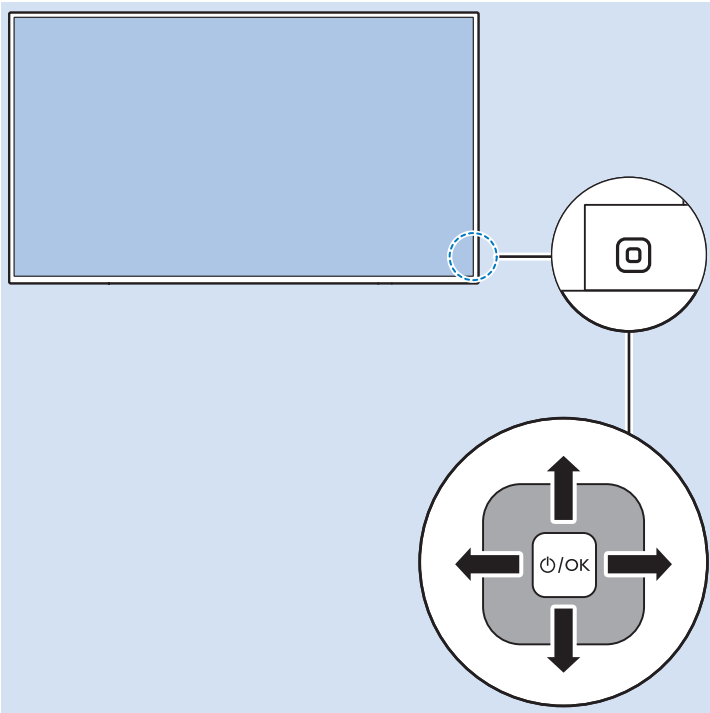

Network - Wireless

Network - Wired

Computer - HDMI

USB Flash Drive

USB Hard Drive

Multimedia Player (UHD Video source)

Video Player - YPbPr, L/R

Video Player - CVBS, L/R

VESA (x, y)
43" (108 cm) 200x200 M6
49" (123 cm) 200x200 M6
50" (126 cm) 200x200 M6
55" (139 cm) 300x200 M6
65" (164 cm) 400x200 M6

Help | Hilfe | Aide
Guida | Ayuda
Pomoc | Yardım
Руководство

philips.com/support