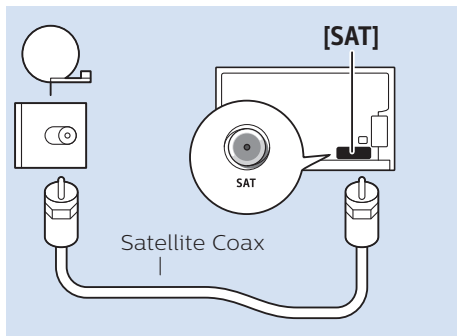

65"

5

65"

www.philips.com/connectivityguide

Digital Audio System - HDMI ARC

Digital Audio System - OPTICAL

Headphones

MHL