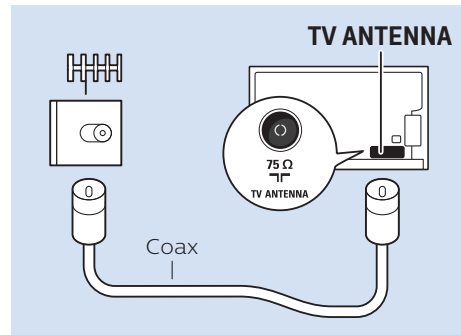

65"

5

65"

www.philips.com/connectivityguide

Digital Audio System - HDMI ARC

Digital Audio System - OPTICAL

Headphones

MHL