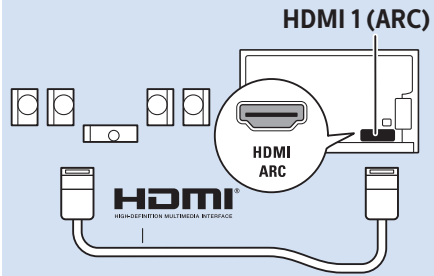

65"

5

65"

www.philips.com/connectivityguide

Digital Audio System - HDMI ARC

Digital Audio System - OPTICAL

Headphones

MHL