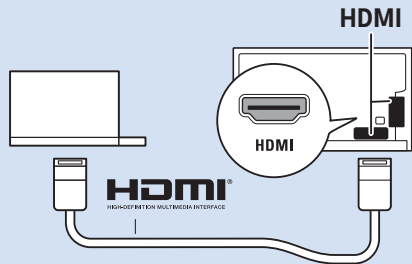

Computer - HDMI