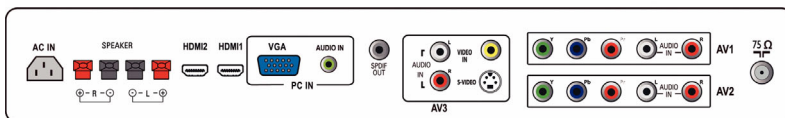

- AutoPicture, AutoSound, On Screen Display, Side Control, Closed Captioning Full Text
- Remote Control: TV
- Remote control type: RC2023609/01 B
- Screen Format Adjustments: 4:3, Auto Format, Movie expand 14:9, Movie expand 16:9, Subtitle Zoom, Super Zoom, Widescreen

Tuner/Reception/Transmission

- Aerial Input: 75 ohm F-type
- TV system: ATSC, NTSC
- Video Playback: NTSC
- Cable: Unscrambled Digital Cable -QAM
- Tuner bands: Hyperband, S-Channel, UHF, VHF

Connectivity

- AV 1: Audio L/R in, YPbPr
- AV 2: Audio L/R in, YPbPr
- AV 3: Audio L/R in, CVBS in, S-Video in
- AV 4: HDMI
- AV 5: HDMI
- Front / Side connections: Audio L/R in, CVBS in, Headphone out, S-video in
- Other connections: PC Audio in, PC-In VGA, S/PDIF out (coaxial)

Power

- Ambient temperature: 5 °C to 40 °C
- Mains power: 90-240 VAC, 50/60 Hz
- Power consumption: 260 W
- Standby power consumption: < 1 W

Accessories

- Included accessories: Table top stand, Power cord, Quick start guide, User Manual, Registration card, Remote Control, Batteries for remote control

Dimensions

- Set dimensions in inch (W x H x D): 40.9 x 27.58 x 4.01 inch
- Set dimensions with stand in inch (W x H x D): 40.9 x 28.86 x 10.06 inch
- Product weight (lb): 46.2
- Product weight (+stand) (lb): 63.36 lb
- Box dimensions in inch (W x H x D): 46.10 x 29.21 x 13.66 inch
- Weight incl. Packaging (lb): 81.84
- VESA wall mount compatible: 400 x 200 mm

Issue date 2010-10-18

Version: 1.0.10

12 NC: 8670 000 26106
UPC: 6 09585 14757 7

© 2010 Koninklijke Philips Electronics N.V.
All Rights reserved.

Specifications are subject to change without notice.
Trademarks are the property of Koninklijke Philips Electronics N.V. or their respective owners.

www.philips.com