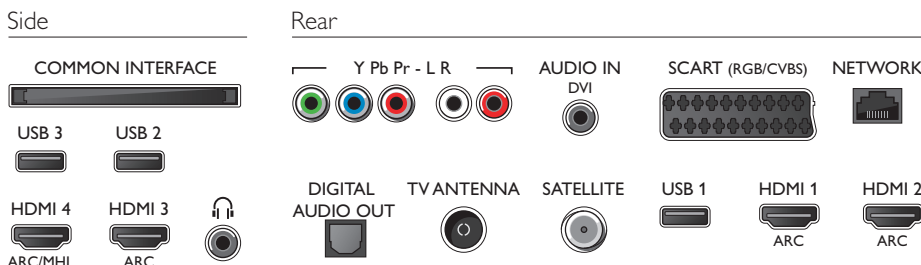

- Standby power consumption: <0.3
- Power Saving Features: Auto switch-off timer, Light sensor, Picture mute (for radio)

Dimensions

- Box dimensions (W x H x D): 1570 x 985 x 160 mm
- Set dimensions (W x H x D): 1456 x 850 x 67.2 mm
- Set dimensions with stand (W x H x D): 1456 x 901 x 259 mm
- Product weight: 28 kg
- Product weight (+stand): 28.6 kg
- Weight incl. Packaging: 33.4 kg
- VESA wall mount compatible: 400 x 200 mm

Accessories

- Included accessories: Remote Control, 2 x AA Batteries, Table top stand, Power cord, Quick start guide, Legal and safety brochure

Connections

Issue date 2016-04-28

Version: 4.0.1

12 NC: 8670 001 35022
EAN: 87 18863 00793 8