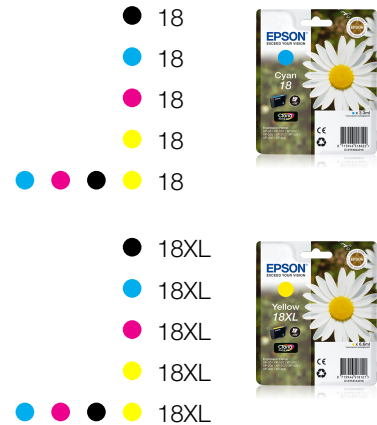

LOGISTICS INFORMATION

SKU	C11CC94301
EAN code	8715946527390
Dimensions Single Carton	466 x 202 x 386 mm
Carton Weight	5.1 Kg
Multiple Order Quantity	1 Units
Country of Origin	Philippines
Pallet Size Euro	49 Units (4 x 10)
Pallet Size Block	66 Units (6 x 10)

- Individual Ink Cartridges
- Main unit
- Power cable
- Setup guide
- Software (CD)
- Warranty document

INK CARTRIDGE COMPATIBILITY

INK YIELD DATA

	18XL	18
●	470 pages*	175 pages*
● ● ●	450 pages*	180 pages*