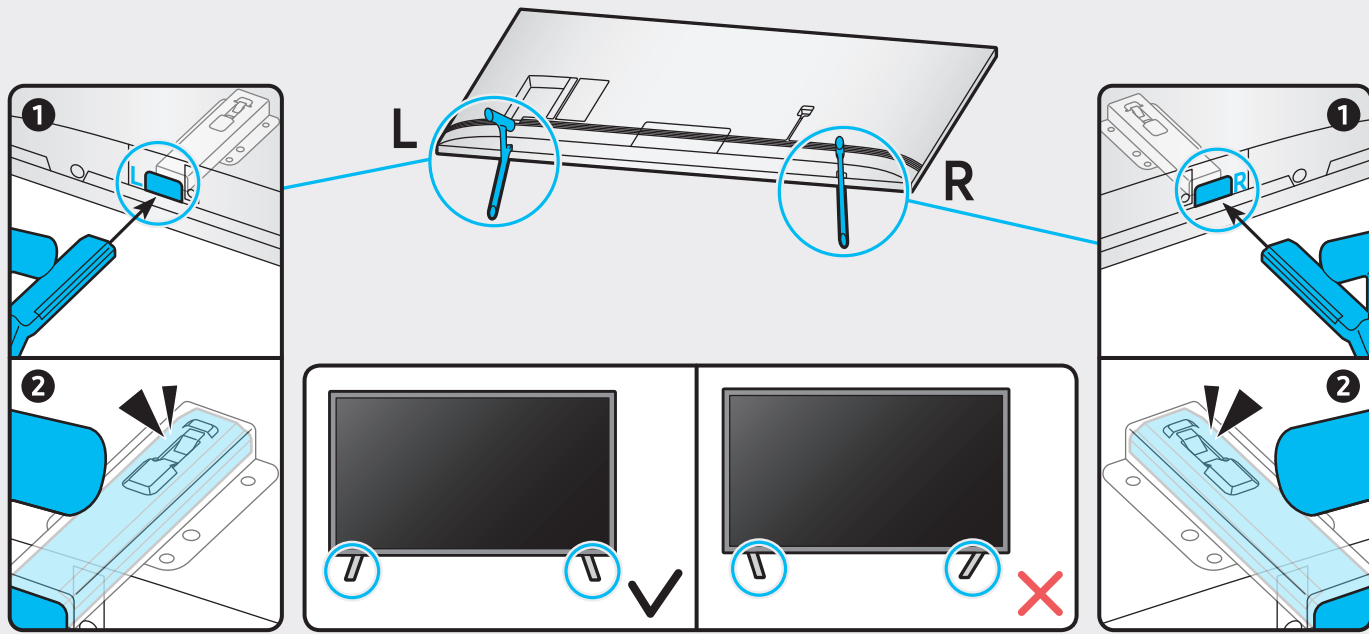

4

82"-85"

5

6

49"-75"

82"-85"

7

SAMSUNG

QUICK SETUP GUIDE

Scan this QR code with your smart phone to see helpful videos.