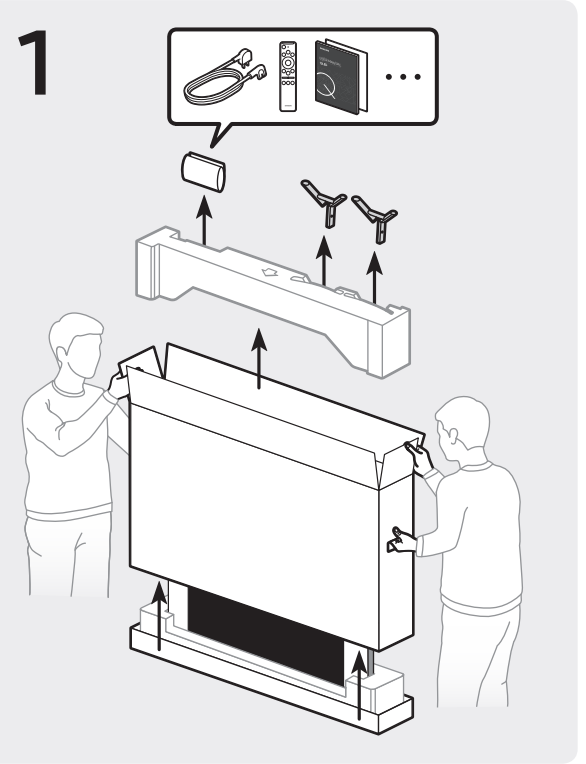

QUICK SETUP GUIDE

Scan this QR code with your smart phone to see helpful videos.

For Wall Mount

x 4
Wall Mount Adapter
* These items may not be provided depending on the model.

Power Cable

Samsung Smart Remote / Batteries (AA x 2)

User Manual / Regulatory Guide

49"

55" - 75"

82" - 85"