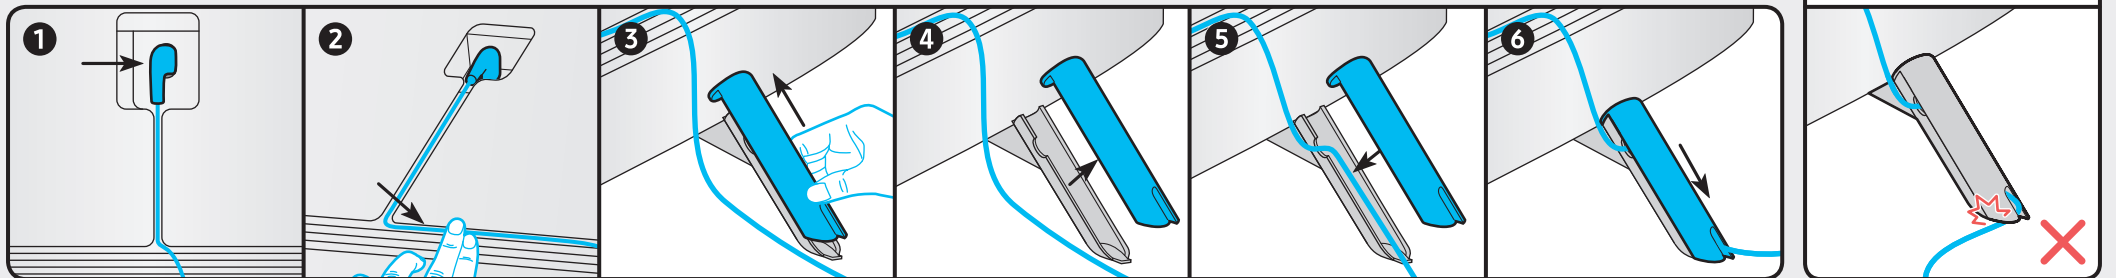

4

82"-85"

5

6

49"-75"

82"-85"

7

SAMSUNG

QUICK SETUP GUIDE

Scan this QR code with your smart phone to see helpful videos.