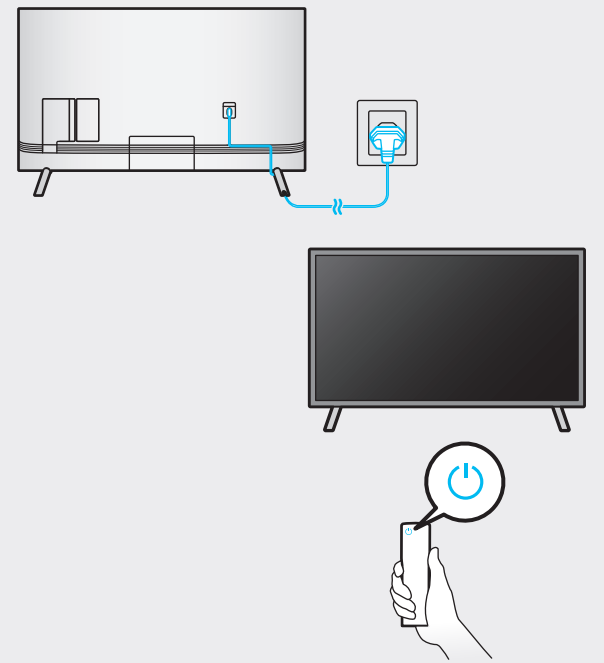

4

82"-85"

5

6

49"-75"

82"-85"

7

SAMSUNG

QUICK SETUP GUIDE

Scan this QR code with your smart phone to see helpful videos.