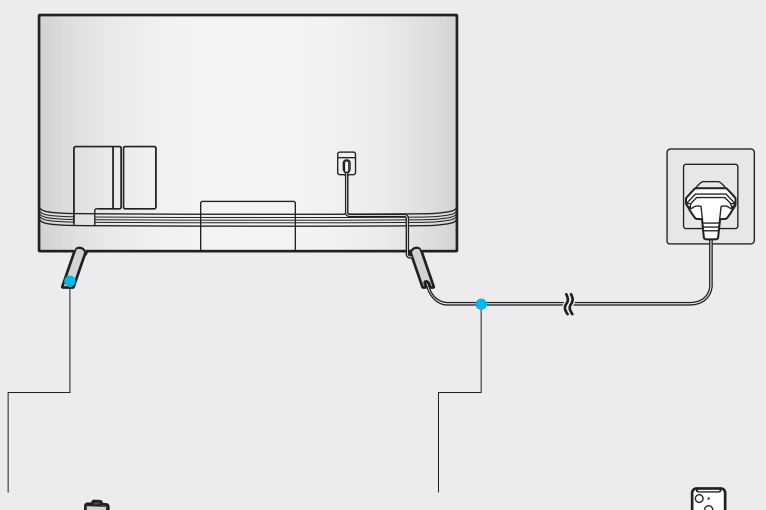

4

82"-85"

5

6

49"-75"

82"-85"

7

SAMSUNG

QUICK SETUP GUIDE

Scan this QR code with your smart phone to see helpful videos.

For Wall Mount

x 4
Wall Mount Adapter
* These items may not be provided depending on the model.

Power Cable

Samsung Smart Remote / Batteries (AA x 2)