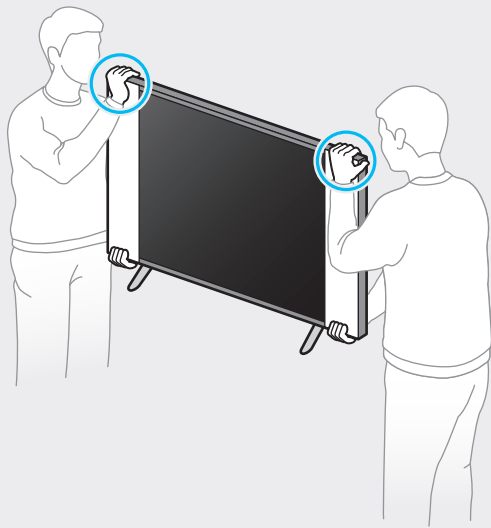

4

82"-85"

5

6

49"-75"

82"-85"

7

SAMSUNG

QUICK SETUP GUIDE

Scan this QR code with your smart phone to see helpful videos.