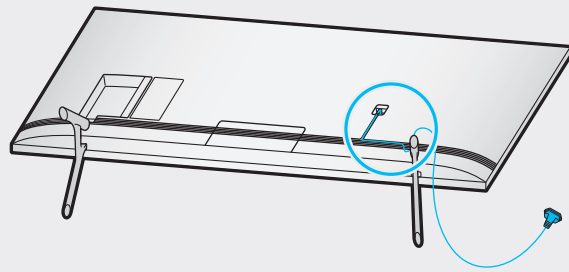

4

82"-85"

5

6

49"-75"

82"-85"

7

SAMSUNG

QUICK SETUP GUIDE

Scan this QR code with your smart phone to see helpful videos.

For Wall Mount

x 4
Wall Mount Adapter
* These items may not be provided depending on the model.

Power Cable

Samsung Smart Remote / Batteries (AA x 2)