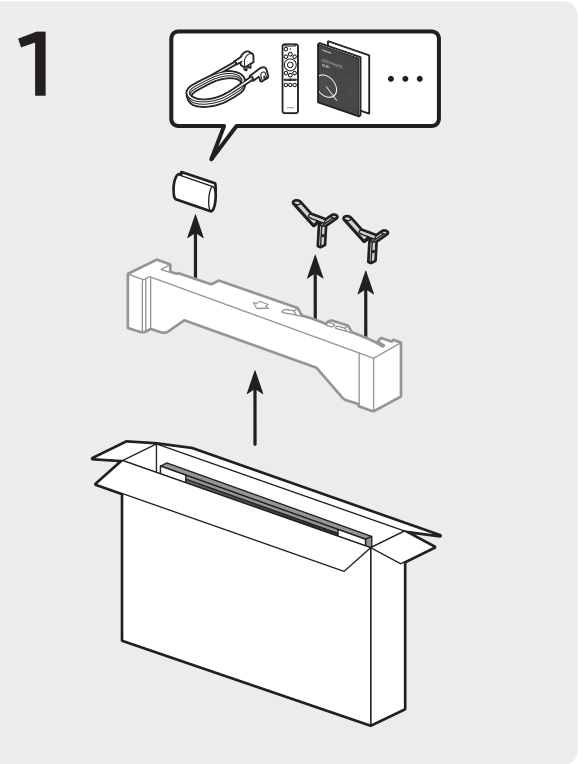

QUICK SETUP GUIDE

Scan this QR code with your smart phone to see helpful videos.

For Wall Mount

x 4
Wall Mount Adapter
* These items may not be provided depending on the model.

Power Cable

Samsung Smart Remote / Batteries (AA x 2)

User Manual / Regulatory Guide

49"

55" - 75"

82" - 85"