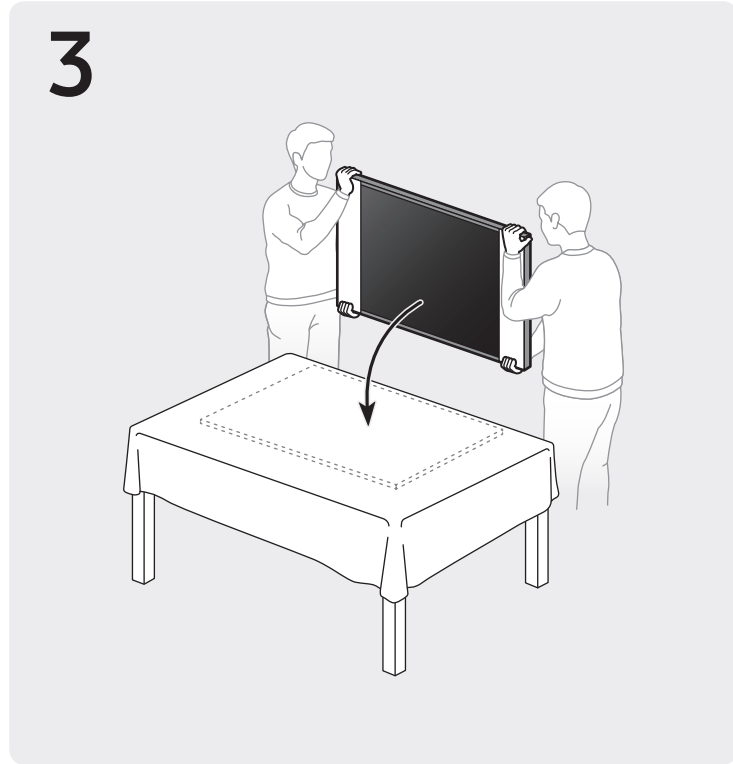

For Wall Mount

x 4
Wall Mount Adapter
* These items may not be provided depending on the model.

Power Cable

49"