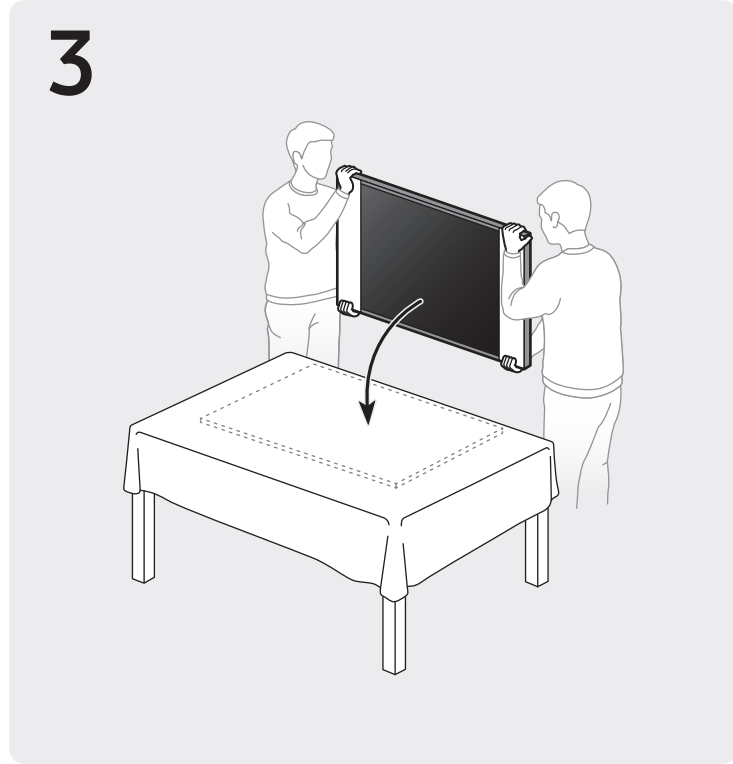

For Wall Mount

x 4
Wall Mount Adapter
* These items may not be provided depending on the model.

49"

55" - 75"

82" - 85"