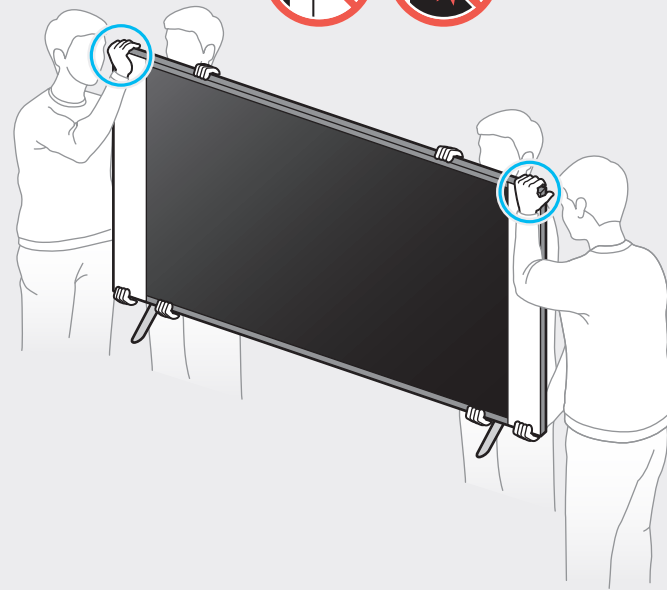

4

82"-85"

5

6

49"-75"

82"-85"

7

SAMSUNG

QUICK SETUP GUIDE

Scan this QR code with your smart phone to see helpful videos.