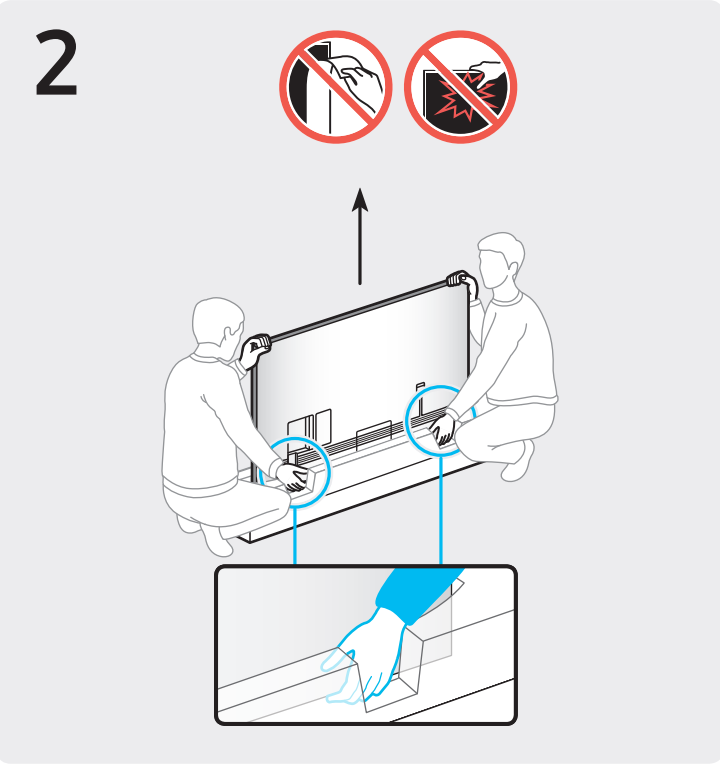

For Wall Mount

x 4
Wall Mount Adapter
* These items may not be provided depending on the model.

49"

55" - 75"

82" - 85"