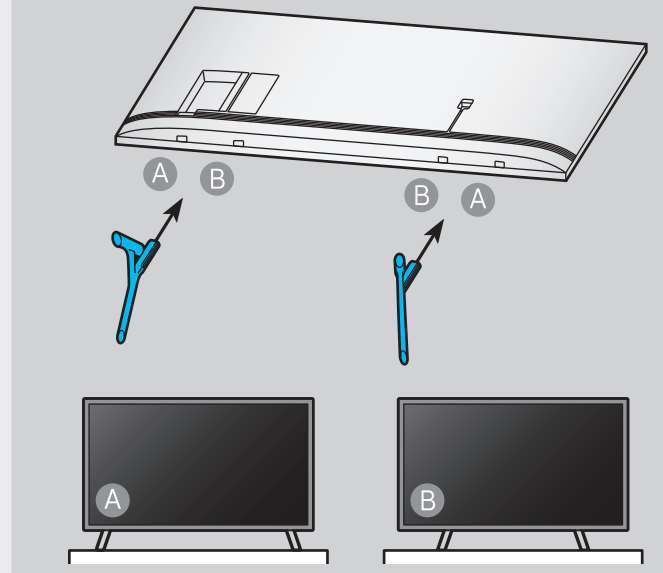

4

82"-85"

5

6

49"-75"

82"-85"

7

SAMSUNG

QUICK SETUP GUIDE

Scan this QR code with your smart phone to see helpful videos.

For Wall Mount

x 4
Wall Mount Adapter
* These items may not be provided depending on the model.

Power Cable

Samsung Smart Remote / Batteries (AA x 2)