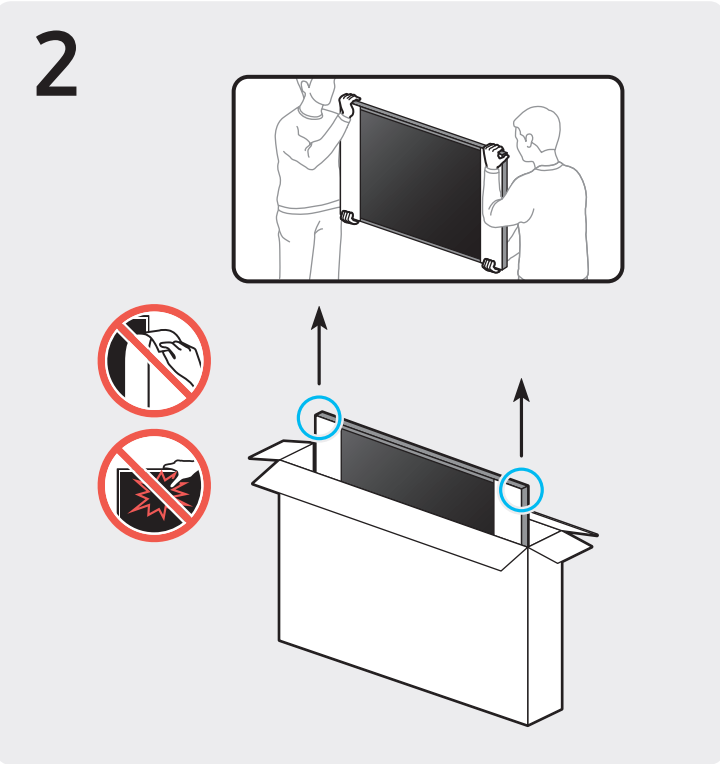

For Wall Mount

x 4
Wall Mount Adapter
* These items may not be provided depending on the model.

Power Cable

49"