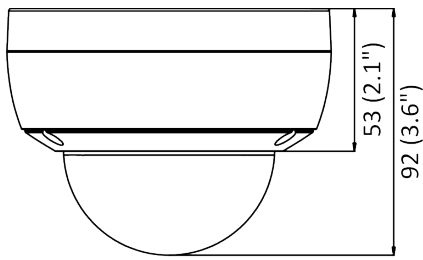

Dimensions

Unit: mm (inch)

Optional Accessories

CM Corner Mount	CB120 Junction Box	PC120+WMS Wall Mount	PM Vertical Pole Mount	SRSM Rain Shade	PC120+CPM Pendant Mount