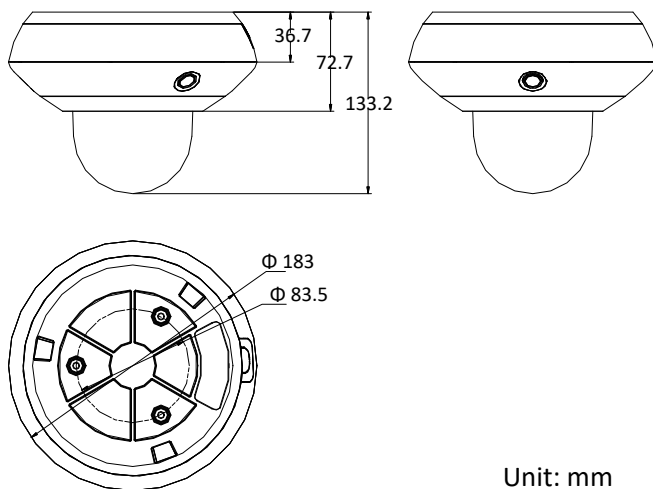

Order Model

DS-2PT3326IZ-DE3 (2.8-12mm), 12 VDC & PoE+

Dimensions

Unit: mm

Accessories

DS-1294ZJ-TRL

Wall Mounting Bracket

Distributed by

DS-1271ZJ-PT10

Pendant Mounting Bracket

HIKVISION®

Headquarters

No.555 Qianmo Road, Binjiang District,
Hangzhou 310051, China
T +86-571-8807-5998
overseasbusiness@hikvision.com

Hikvision USA
T +1-909-895-0400
sales.usa@hikvision.com

Hikvision Australia
T +61-2-8599-4233
salesau@hikvision.com

Hikvision India
T +91-22-28469900
sales@pramahikvision.com

Hikvision Canada
T +1-866-200-6690
sales.canada@hikvision.com

Hikvision Thailand
T +662-275-9949
sales.thailand@hikvision.com

Hikvision Europe
T +31-23-5542770
sales.eu@hikvision.com

Hikvision Italy
T +39-0438-6902
info.it@hikvision.com

Hikvision Brazil
T +55 11 3318-0050
Latam.support@hikvision.com

Hikvision Turkey
T +90 (216)521 7070- 7074
sales.tr@hikvision.com

Hikvision Malaysia
T +601-7652-2413
sales.my@hikvision.com

Hikvision UK & Ireland
T +01628-902140
sales.uk@hikvision.com

Hikvision South Africa
Tel: +27 (10) 0351172
sale.africa@hikvision.com

Hikvision France
T +33(0)1-85-330-450
info.fr@hikvision.com

Hikvision Kazakhstan
T +7-727-9730667
nikia.panfilov@hikvision.ru

Hikvision Vietnam
T +84-974270888
sales.vt@hikvision.com

Hikvision UAE
T +971-4-4432090
salesme@hikvision.com

Hikvision Singapore
T +65-6684-4718
sg@hikvision.com

Hikvision Spain
T +34-91-737-16-55
info.es@hikvision.com

Hikvision Tashkent
T +99-87-1238-9438
uzb@hikvision.ru

Hikvision Hong Kong
T +852-2151-1761
info.hk@hikvision.com

Hikvision Russia
T +7-495-669-67-99
saleru@hikvision.com

Hikvision Korea
T +82-(0)31-731-8817
sales.korea@hikvision.com

Hikvision Poland
T +48-22-460-01-50
info.pl@hikvision.com

Hikvision Indonesia
T +62-21-2933759
Sales.Indonesia@hikvision.com

Hikvision Colombia
sales.colombia@hikvision.com