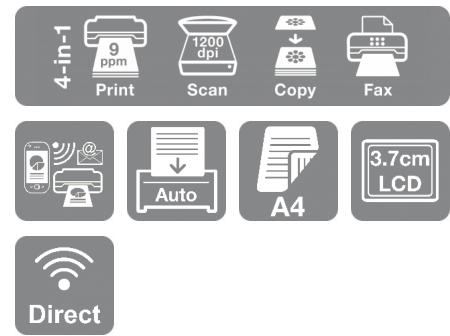

WorkForce WF-2835DWF

DATASHEET / BROCHURE

Designed for home and small offices, this striking, compact 4-in-1 inkjet printer features an ADF, Wi-Fi and mobile printing.

This feature-rich 4-in-1 inkjet printer is stylish, compact and easy-to-use in your home office. Reduce waste and costs with A4 double-sided printing and affordable individual inks. Labour intensive tasks such as multi-page copying, scanning and faxing are effortless thanks to the Automatic Document Feeder. Printing on the go is easy with Wi-Fi, Wi-Fi Direct and mobile printing apps.

Compact and stylish

With its sleek and refined form, it's easy to integrate this space-saving, 4-in-1 model into any home office.

Easy to use

On the spot the printer's functions can be easily navigated thanks to the intuitive user interface and LCD screen. Speed through tasks using the 30-page ADF (Automatic Document Feeder) for multi-page scanning, copying and faxing with minimal effort. Save paper and money with A4 double-sided printing.