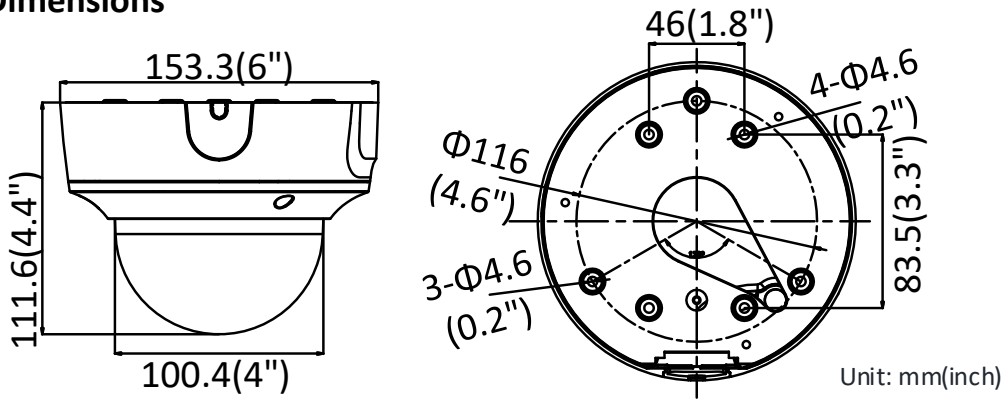

Dimensions

Accessories