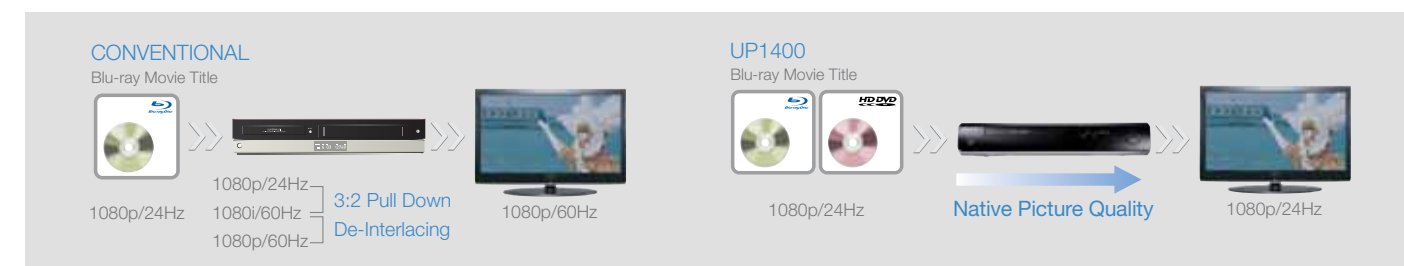

1080p/24Hz Video Out

Enjoy movies in their original format. The 1080p/24Hz video out signal mirrors that of the Blu-Ray movie title's original content. This input/output matching ensures that you will enjoy the highest quality content available.