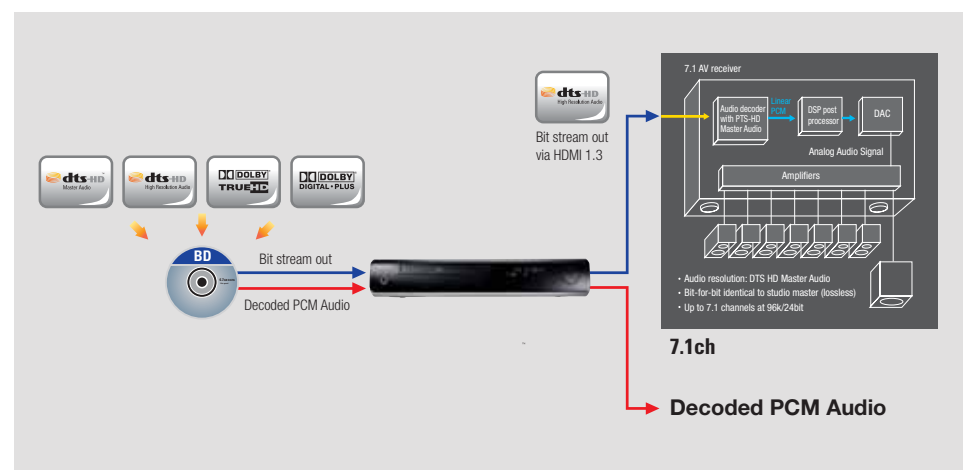

One Remote Control with Anynet +

All of your Samsung AV products can be controlled by one remote control device, making your home entertainment environment more seamless and streamlined. This smooth operational capability will give you a new level of comfort and control.

HD Audio Quality Surround Sound

With sound quality that rivals that of the theater experience, you can enjoy the most vivid, rich, and emotional sounds. For a truly breathtaking aural experience, Samsung has developed the BD-P1400, the ultimate home entertainment tool.

HDMI 1.3 Bitstream Audio

When you insert a Blu-ray title into the player, the HD Audio bit stream passes directly through the player and is transmitted to be decoded by the AV receiver via HDMI 1.3 cable. This enables you to enjoy studio quality sound that is bit-for-bit identical to the original source material, resulting in a richer, more advanced audio experience.