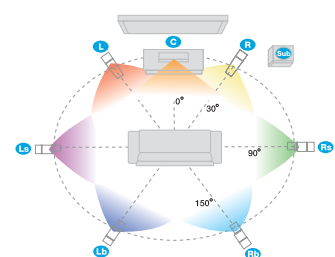

DOLBY TRUE HD	DOLBY DIGITAL PLUS	dts-HD High Resolution Audio
Channels	7.1ch Lossless	7.1ch Lossy	7.1ch Lossy
Bitrate	18Mbps	1.7Mbps	6Mbps

Dolby True HD Decoding

Enjoy 100% pure, picture perfect sound with Dolby True HD. Operating at up to 18 Mbps, the bit rate is identical to the original studio mix, enabling perfect playback. Up to 8 channels of audio are realized, creating a powerful home audio format.

DTS-HD High Resolution Audio Decoding

DTS-HD offers highly accurate surround sound. By operating at a higher sampling frequency and bit depth, movies and music become infused with exceptional dynamism and realism. The super high bit rate of 6Mbps enables constant high resolution audio that enhances your HD experience. Capable of delivering 7.1 channels, at 96 kHz/24 bit, DTS-HD creates a surround sound environment that fills every part of the room. Experience the future of sound today.

BD-P1400

* ● : Standard

Playable Media	BD-ROM (Movie), BD-RE, BD-R, DVD-ROM, DVD, RAM DVD-R (V Mode Only), DVD-RW (V Mode Only), Audio CD, CD-R, CD-RW
Decoding Format	VC-1, MPEG2, H.264, MP3
Video	
DAC	10bit/108 MHz
Output Resolution (HDMI/Component)	1920 x 1080P (HDMI Only), 1920 x 1080i, 1280 x 720P 720 x 480P, 720 x 480i (Component Only)
Audio	
DAC	24bit/192KHz
Dolby True HD Decoding	BD
Dolby Digital Plus Decoding	BD
DTS-HD High Resolution Audio Decoding	BD
Connectivity - OutPut	
Composite	1 Each
S-Video	1 Each
YPbPr	1 Set (480i/480P/720P/1080i)
HDMI	Video : 480P/720P/1080i/1080P Audio : HD Bitstream out, Decoded PCM Stream 7.1Ch
Anynet+ (HDMI-CEC)	●
Optical	1 Each
Coaxial	1 Each
Stereo (L/R)	1 Set
5.1 Channel Audio Out	1 Set
Connectivity - Network	
Ethernet	●
S/W	
Pop Up Menu	●
Always On Menu	●
Advanced Scene Search	●
Subtitle Color Variation	●
High Definition Bitmap Subtitle	●
High Definition Text Subtitle	●
Etc.	
Macrovision 7.0	●
Closed Caption	●
BD-JAVA	●
Power	
Power Supply	AC 120V 60Hz
Power Consumption	29W
Standby Power	1W
Physical Specification	
Dimensions (WxHxD mm)	Net - 430 x 79 x 325mm, Package - 514 x 178 x 430mm
Weight	Net - 4.2kg, Package - 6.3kg
Loading Quantity	20ft - 765, 40ft - 1597