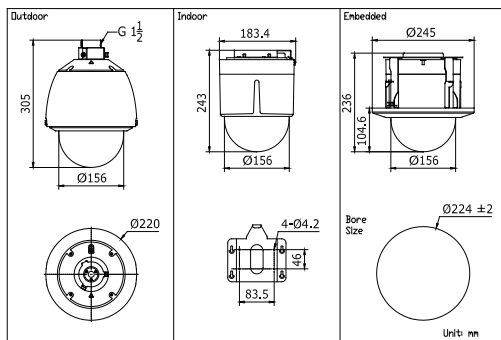

Dimensions

Accessories

Available models

- DS-2DE5186-A: 24VAC, outdoor
- DS-2DE5186-AE: PoE+ & 24VAC, outdoor
- DS-2DE5186-A3: 24VAC, indoor
- DS-2DE5186-AE3: PoE+ & 24VAC, indoor

- DS-2DE5184-A: 24VAC, outdoor
- DS-2DE5184-AE: PoE+ & 24VAC, outdoor
- DS-2DE5184-A3: 24VAC, indoor
- DS-2DE5184-AE3: PoE+ & 24VAC, indoor