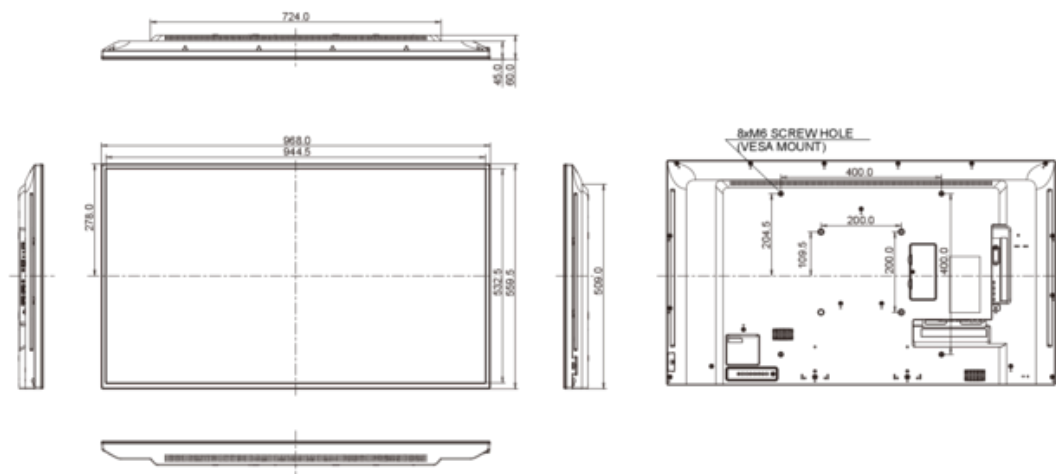

## 7. DIMENSIONS & WEIGHT

DIMENSIONS W X H X D	968 x 559.5 x 61 mm
WEIGHT	8.7 kg

*All trademarks and registered trademarks acknowledged. E & O E. Specification subject to change without notice. All LCD's comply with ISO-9241-307:2008 in connection with pixel defects.*