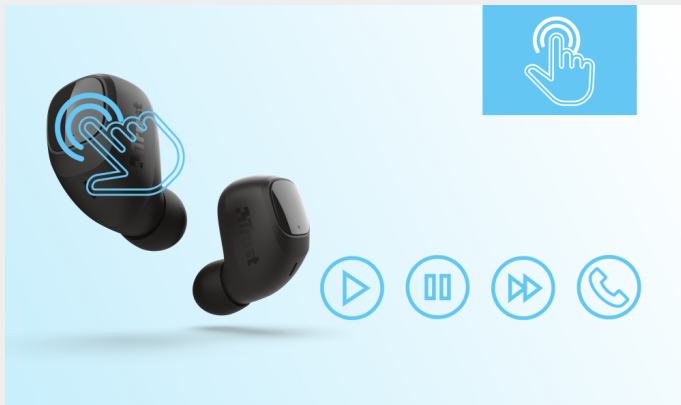

Easy Wireless Control

On-ear controls allow you to play, pause or skip tracks, without having to take your smartphone out of your pocket or bag. The earphones also have a built-in microphone, allowing you quick access to your phone's voice assistant to make handsfree calls.