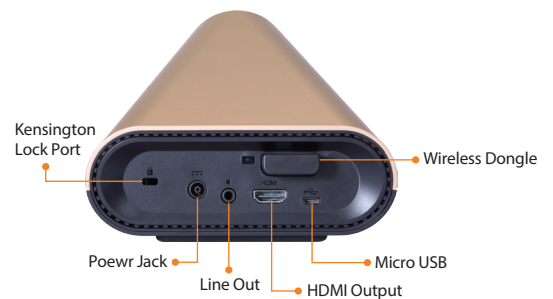

CC30

HD Camera with Wireless Audio

product specifications	
Camera	
Image Sensor	High resolution 8MP 1/3.2" CMOS
Zoom Ratio	8X digital
Field of view	120° (Diagonal), 100° (Horizontal) @ 8MP full resolution
Lens f-number	F2.0
Built-in Microphone	Integrated two full duplex omni-directional microphone with AEC and NR
Video encoder	MJPEG, H.264 AVC high profile/baseline profile, H.264 SVC
Resolution	MJPEG 3264x2448@5fps, 1080p@30fps, 480p@60fps, download to 320x180@60fps
	H.264 3264x2448@5fps, 1080p@30fps, 720p@60fps, download to 320x180@60fps
Output interface	HDMI HDMI connector *HDCP is not supported.
	Audio Stereo mini-jack Line-Output (3.5mm)
	USB USB 2.0 micro-B connector
LED indicator	Power and Wireless microphone connection status LED x 1
Privacy	Mechanical privacy shutter
Security	Kensington lock port
Wireless Microphone	
Polar pattern	Omnidirectional
RF carrier frequency range	2.404 to 2.476 GHz
Working range	10 m (32.8 ft)¹
Microphone sensitivity	-36 dB +/- 3 dB
Microphone SNR	58 dBA @ 1K Hz, 1 Pa A weighted
LED indicator	Power and wireless microphone connection status LED x 1 Battery status LED x 1
Battery type	AA x2
Battery life	Typical up to 8 hours (Zinc-carbon)²
Compatibility and Compliance	
USB	USB 2.0 UVC video and audio for broad application compatibility
Driver	No driver needed for Windows® 7, 8, 8.1, 10; Mac OS X, Chrome OS 29 above
Application Compatibility	Skype™, Skype for Business, Google Hangouts™, Zoom™, WebEx™, Adobe Connect™, WebRTC, YouTube™, Ustream
CaptureShare Compatibility	
Windows® OS	Windows® 7, Windows® 8, Window® 8.1, Window® 10
Mac OS	Mac OS X 10.9 or above
Chrome OS	Chrome OS 29.0.x or above

¹ Actual range depends on signal absorption, reflection and interference.