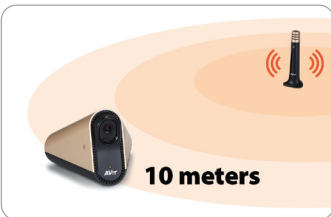

CC30

HD Camera with Wireless Audio

The AVer CC30 HD Camera is the first high-quality lecture camera especially designed to help schools enhance students' education. Teachers can save time and effort with the CC30's one-step installation and easy operation. You can engage students with greater ease than ever thanks to vivid video and crystal-clear audio that deliver the most lifelike distance learning experience available. Try the AVer CC30's accompanying CaptureShare software, sure to be a teachers' best partner for class preparation. Plug and play the AVer CC30 to stream, record and replay classes and maximize the reach of education.

Simply Plug and Play

Simply plug the CC30's USB connector into a desktop or laptop, and you're ready to go! There's no need to install drivers with the CC30's hot-swap capability and foolproof mechanism for preventing crashes- it's as simple as could be.

Enrich Your Distance Learning Experience

Enjoy the most lifelike distance learning experience possible! The CC30 features dual built-in microphones and an up-to-8-megapixel camera that ensures vivid audio and crystal-clear video quality while capturing all the details of the classroom through a 120° wide-angle field of view. Teachers can focus on teaching thanks to the CC30's outstanding AE and AWB capabilities.

High Mobility in the Classroom

The CC30's separate wireless microphone not only can be placed on a desktop or be held by hand, it also has a working range of 10 meters, so teachers and students can be heard clearly even while moving around. Noise reduction and acoustic echo cancellation features further guarantee high audio quality when using commercial conference software.