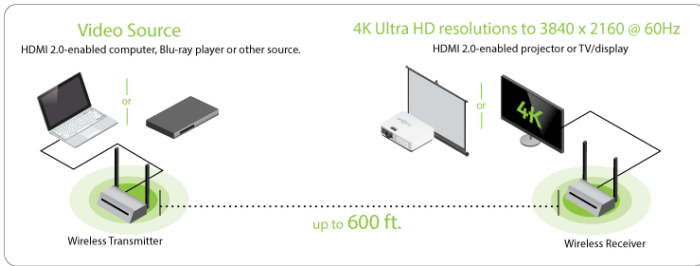

Requirements

- **Display**
- Display or Projector with HDMI Input
- •
- **Media Source**
- 1 HDMI Output

Package Contents

- 1 x Ultra Long Range Wireless Transmitter with HDMI
- 1 x Ultra Long Range Wireless Receiver with HDMI
- 2 x HDMI Cables
- 2 x Power Adapter
- 1 x IR Blast Cable
- 1 x Extender Cable
- 1 x Quick Start Guide
- 1 x Warranty Card