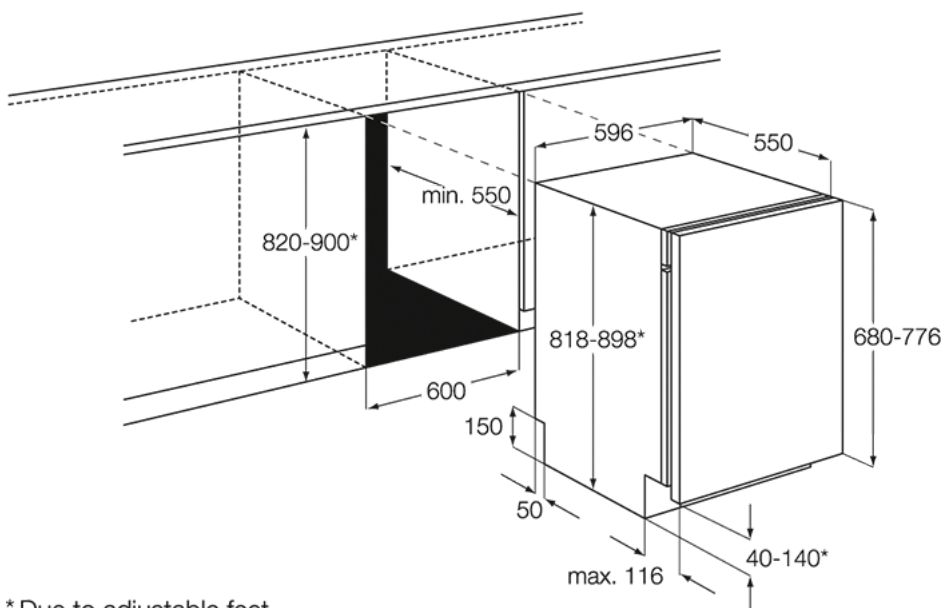

F67622VI0P Dishwasher

PSGBDW100D000010

* Due to adjustable feet

Plinth height, if appliance height is 820: 40 - 140mm

Plinth height, if appliance height is 900: 120 - 220mm

Accessories kit: max. appliance height up to 940mm

Plinth height, if appliance height is 940: 160 - 260mm