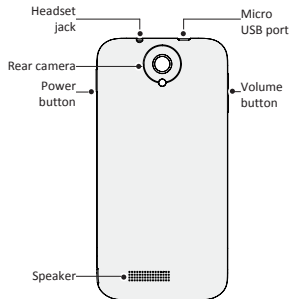

Open your package

- Prestigio MultiPhone
- Headset
- Battery
- USB cable
- Carrying case
- Travel charger
- Quick start guide

Your phone at a glance

Buttons

Button	Definition	Function
	Power	<ul style="list-style-type: none"> Press and hold to power on or off your phone. Press to lock or unlock the screen display.
	Volume	<ul style="list-style-type: none"> Press to adjust the volume.
	Menu	<ul style="list-style-type: none"> Tap to open a list of options available on the current screen.
	Home	<ul style="list-style-type: none"> Tap to return to home screen. Tap and hold to open the list of recent apps.
	Back	<ul style="list-style-type: none"> Tap to return to the previous screen. Tap to hide the onscreen keyboard when it is opened.

Getting started

1. Remove the back cover.

2. Take out the battery.

3. Insert your SIM card.

4. Insert a memory card.

5. Replace the back cover.

6. Press and hold the power key to power on your phone.

Charge your phone

Connect your phone to a power outlet by using the included USB cable and travel charger.

Finger tips

• Tap

• Hold

• Swipe

• Slide

• Zoom in

• Zoom out

Use your apps

Open an app

- On the Home screen or the main menu, select an app icon to open it.

Technical Specifications

Item	Specification
Processor	High Performance Dual Core 1.2GHz Cortex A7
Memory	ROM 4GB+RAM Flash 512MB, Micro SD slot supports up to 32GB
OS	Android 4.2
Display	5.0-inch, Capacitive multi-touch
Resolution	480*854 pixels
Band	UMTS:900/2100MHz; GSM:850/900/1800/1900MHz
Interfaces	Micro USB 2.0, Micro SD (micro SDHC compatible)
Communications	WiFi (802.11 b/g/n), 3G, Bluetooth 3.0
Battery	2000 mAh Li-Poly battery
Dimension	149.6*75*9.5mm (H*W*D)