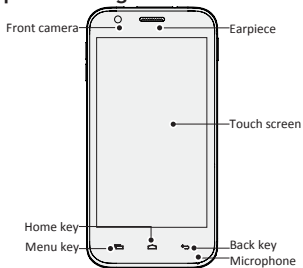

Open your package

- Prestigio MultiPhone
- Headset
- Battery
- USB cable
- Carrying case
- Travel charger
- Quick start guide

Your phone at a glance

Buttons

Button	Definition	Function
	Power	<ul style="list-style-type: none"> Press and hold to power on or off your phone. Press to lock or unlock the screen display.
	Volume	<ul style="list-style-type: none"> Press to adjust the volume.
	Menu	<ul style="list-style-type: none"> Tap to open a list of options available on the current screen.
	Home	<ul style="list-style-type: none"> Tap to return to home screen. Tap and hold to open the list of recent apps.
	Back	<ul style="list-style-type: none"> Tap to return to the previous screen. Tap to hide the onscreen keyboard when it is opened.

Getting started

1. Remove the back cover.

2. Take out the battery.

3. Insert your SIM card.

4. Insert a memory card.

5. Replace the back cover.

6. Press and hold the power key to power on your phone.

Charge your phone

Connect your phone to a power outlet by using the included USB cable and travel charger.

Finger tips

• Tap

• Hold

• Swipe

• Slide

• Zoom in

• Zoom out

Use your apps

Open an app

- On the Home screen or the main menu, select an app icon to open it.

Technical Specifications

Item	Specification
Processor	High Performance Dual Core 1.2GHz Cortex A7
Memory	ROM 4GB+RAM Flash 512MB, Micro SD slot supports up to 32GB
OS	Android 4.2
Display	5.0-inch, Capacitive multi-touch
Resolution	480*854 pixels
Band	UMTS:900/2100MHz; GSM:850/900/1800/1900MHz
Interfaces	Micro USB 2.0, Micro SD (micro SDHC compatible)
Communications	WiFi (802.11 b/g/n), 3G, Bluetooth 3.0
Battery	2000 mAh Li-Poly battery
Dimension	149.6*75*9.5mm (H*W*D)