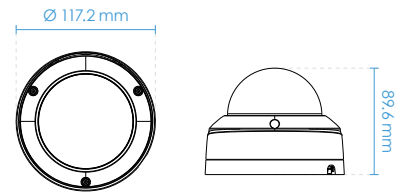

### General

Connectors	RJ-45 cable connector for Network 10/100 Mbps PoE connection*1
LED Indicator	System power and status indicator
Power Input	IEEE 802.3af PoE Class 2
Power Consumption	Max. 6.49 W (IR on) Max. 3.69 W (IR off)
Dimensions	Ø 117.2 x 89.6 mm
Weight	540 g
Casing	IP66, IK10(Housing)
Safety Certifications	CE, FCC Class B, UL, LVD, VCCI, C-Tick
Operating Temperature	Starting Temperature: -10°C ~ 60°C (14°F ~ 140°F) Working Temperature: -30°C ~ 60°C (-22°F ~ 140°F)
Humidity	90%
Warranty	24 months

### Dimensions