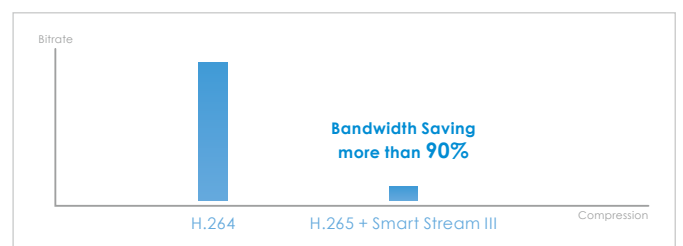

H.265 + Smart Stream III, Ultra-low Bandwidth