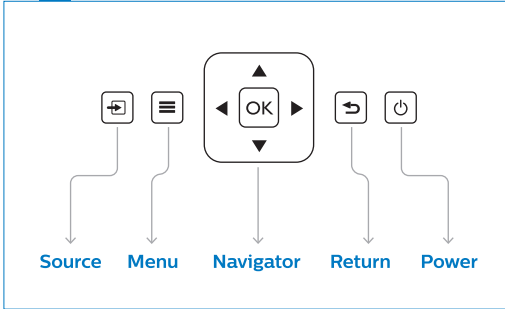

FCC ID: 2ASRT-NPX642
This device complies with part 15 of the FCC Rules. Operation is subject to the following two conditions: (1) This device may not cause harmful interference, and (2) this device must accept any interference received, including interference that may cause undesired operation.

2020 © Screeneo Innovation SA
All right reserved

5 ▶ Adjustment knob

6 ▶ Keys

▶ Home menu

▶ Easy set up

▶ Bluetooth remote pairing