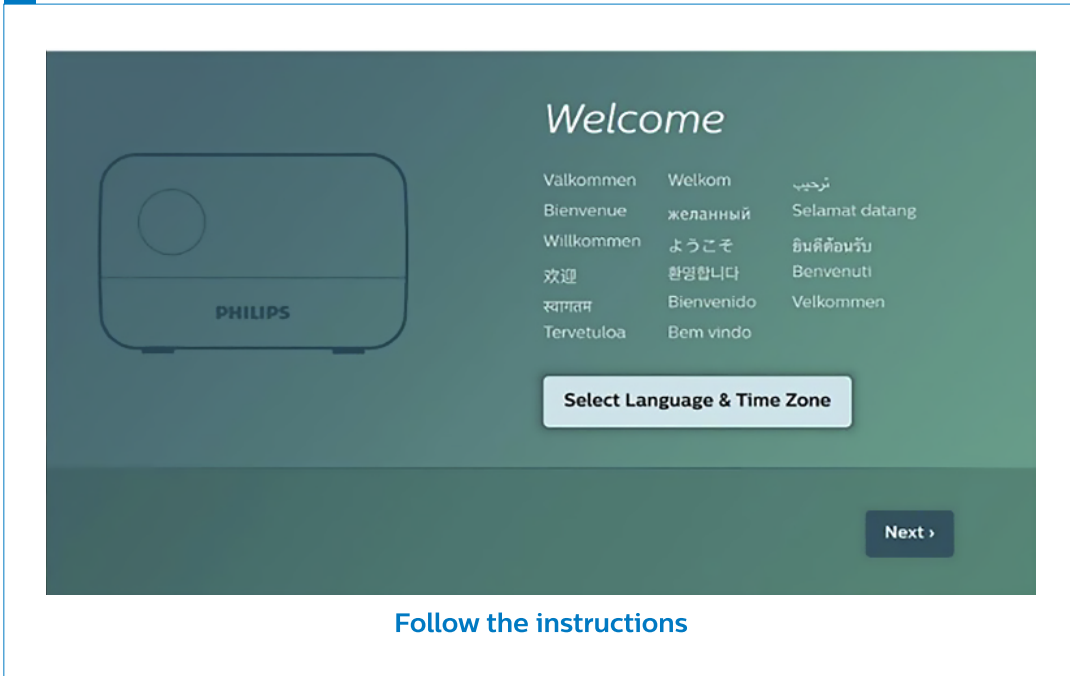

FCC ID: 2ASRT-NPX642
This device complies with part 15 of the FCC Rules. Operation is subject to the following two conditions: (1) This device may not cause harmful interference, and (2) this device must accept any interference received, including interference that may cause undesired operation.

2020 © Screeneo Innovation SA
All right reserved

5 ▶ Adjustment knob

6 ▶ Keys

▶ Home menu

▶ Easy set up

▶ Bluetooth remote pairing