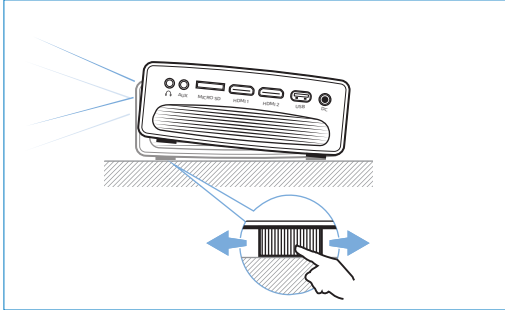

FCC ID: 2ASRT-NPX642
This device complies with part 15 of the FCC Rules. Operation is subject to the following two conditions: (1) This device may not cause harmful interference, and (2) this device must accept any interference received, including interference that may cause undesired operation.

2020 © Screeneo Innovation SA
All right reserved

5 ▶ Adjustment knob

6 ▶ Keys

▶ Home menu

▶ Easy set up

▶ Bluetooth remote pairing