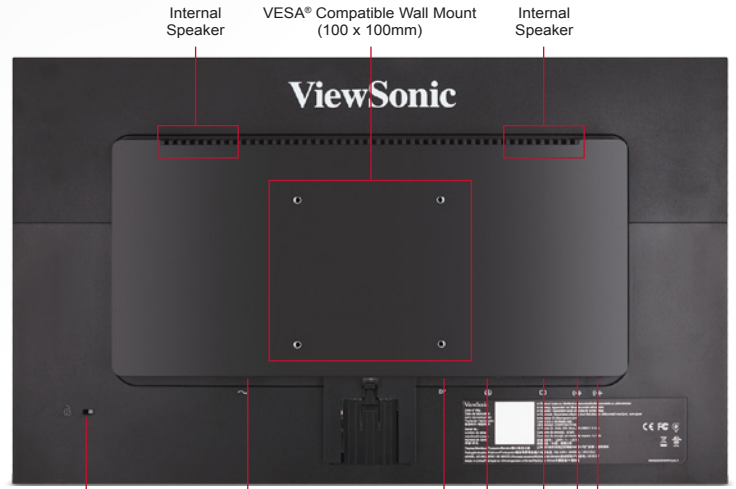

Kensington®
Lock Slot
AC In

Specifications

LCD PANEL	Type	Color a-Si TFT Active Matrix LCD
	Display Area	20.5" horizontal x 11.5" vertical; 23.6" diagonal
	Optimum Resolution	1920x1080
	Brightness	250 cd/m² (typ.)
	Contrast Ratio	3,000:1 (typ.)
	Viewing Angles	178° horizontal, 178° vertical
	Colors	16.7M (6bit + Hi-FRC)
	Response Time	6.5ms (GTG)
	Backlight	White-light LED
	Backlight Life	40,000 hours (min.)
	Panel Surface	Anti-glare, hard-coating (3H)
VIDEO INPUT	Digital	VGA, DVI-D, DisplayPort
	Frequency	Fh: 24~82kHz, Fv: 50~75Hz
	Sync	Separate Sync
AUDIO OUTPUT	Speakers	1.5-watt (x2)
COMPATIBILITY	PC	Up to 1920x1080 non-interlaced
	Mac®	Up to 1920x1080
CONNECTOR	Video In	VGA, DVI-D, DisplayPort
	Audio In	3.5mm mini jack
	Headphone	3.5mm mini jack
	Power	3-pin plug (CEE22)
CONTROLS	Front Panel Buttons	Power, 1, Up, Down, 2
	OSD	Auto Image Adjust, Contrast/Brightness, Input Select, Audio Adjust, Color Adjust, Information, Manual Image Adjust, Setup Menu, Memory Recall (See user guide for complete OSD functionality)

POWER	Voltage	AC 100~240V (universal), 50 / 60Hz
	Consumption	23W (typ.) / 30W (max.)
	Optimize	19W (typ.)
	Conserve	15W (typ.)
OPERATING CONDITIONS	Temperature	32~104° F (0~40° C)
	Humidity	10~90% (non-condensing)
DIMENSIONS (W x H x D)	Physical	23.3 x 13.2 x 2.0 in. / 591.8 x 335.3 x 50.8 mm
	Packaging	24.3 x 16.1 x 9.5 in. / 617 x 409 x 240 mm
WEIGHT	Net	7.8 lb. / 3.5 kg
	Gross	19.8 lb. / 9.0 kg
WALL MOUNT	VESA compatible	100 x 100mm
REGULATIONS		cUL, ENERGY STAR, FCC-B, EPEAT Silver, Mexico, Mexico Energy
RECYCLE/DISPOSAL		Please dispose of in accordance with local, state, or federal laws
WARRANTY		Three-year limited warranty on parts, labor and backlight

Optional Accessories

Mini DisplayPort to DisplayPort Cable 6FT	CB-00010958
DVI-D to DVI-D Cable 6 Ft	CB-00008187
DisplayPort to DisplayPort Cable 30FT	CB-00010684
DisplayPort to DisplayPort Cable 6FT	CB-00010555
DisplayPort to DVI Adapter.....	LCD-CABLE-001
Desktop Display Wall Mount Kit	LCD-WMK-001

What's in the box?

VA2452Sm monitor (x2), Power cable, VGA cable, DisplayPort cable, Quick Start Guide