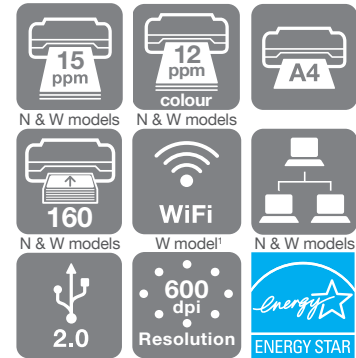

Epson AcuLaser C1700 Series

DATASHEET

The AcuLaser C1700 Series is Epson's most compact A4 colour laser-class printer range for small businesses. Every model in the series is neat, highly efficient and straightforward, without compromising performance or quality.

Each model only takes up the space of a desktop printer, making it ideal for maximising valuable workspace. It still offers professional-standard print resolution of 600x600dpi to produce high-quality images, combined with vibrant and realistic colours thanks to Epson's AcuBrite toners. Performance is enhanced with a standard memory of 64MB for the C1700 and 128MB for the C1750N and C1750W¹ models.

The series has one of the fastest colour print speeds in its class to help boost productivity. The C1700 delivers up to 12 mono or 10 colour pages per minute, while the C1750N and C1750W¹ versions deliver up to 15 mono or 12 colour pages per minute.

All models have USB connections and the C1750N comes with Ethernet connectivity for multiple users. Connectivity options are expanded to include Ethernet and Wi-Fi on the C1750W¹.

This series has been developed with the business user in mind and provides low-maintenance, peace-of-mind printing. The toner cartridge is the only supply item requiring replacement, which also helps to keep the total cost of ownership down.

The C1700 Series has ENERGY STAR-qualified reduced power consumption helping businesses to cut costs and environmental impact.

KEY FEATURES

- Compact footprint
- Fast colour print speed
- Ethernet connectivity¹⁻²
- 600x600dpi print resolution
- ENERGY STAR-qualified power efficiency