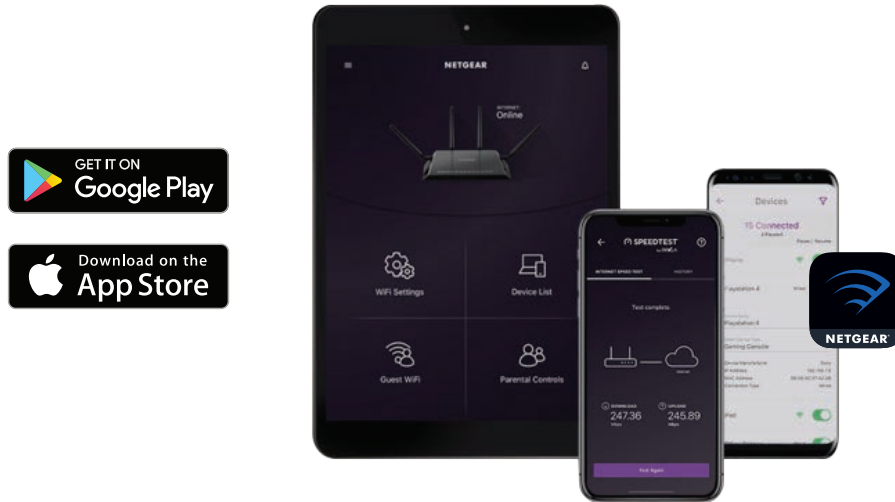

VPN SUPPORT—On PC, MAC, & now also with OpenVPN Connect app on iOS & Android, securely access your home network & Internet connection from your mobile device remotely

STANDARDS-BASED WIFI SECURITY (802.11i, 128-bit AES encryption with PSK)

GUEST NETWORK—Separate and secure network for your guests

AUTOMATIC FIRMWARE UPDATE—Delivers latest security patches to the router

NIGHTHAWK®

Nighthawk® AX8/8-stream AX6000 WiFi Router

Nighthawk App

The NETGEAR Nighthawk® App makes it easy to set up your router and get more out of your WiFi. With the app, you can install your router in a few steps—just connect your mobile device to the router network and the app will walk you through the rest. Once set up, you can use the intuitive dashboard to pause the Internet on your connected devices, run a quick Internet speed test, setup smart parental controls and much more.