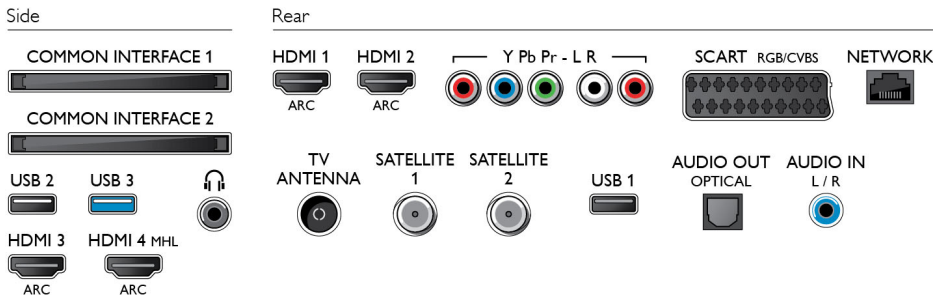

Supported Display Resolution

- Computer inputs on all HDMI: @60Hz, up to 4K Ultra HD 3840x2160
- Video inputs on all HDMI: @ 24, 25, 30, 50, 60Hz, up to 4K Ultra HD 3840x2160p

Tuner/Reception/Transmission

- Digital TV: 2x DVB-T/T2/C/S/S2
- MPEG Support: MPEG2, MPEG4
- Video Playback: NTSC, PAL, SECAM
- TV Program guide*: 8 day Electronic Program Guide
- Signal strength indication
- Teletext: 1000 page Hypertext

Power

- Mains power: AC 220 - 240 V 50/60Hz

- Ambient temperature: 5 °C to 35 °C
- Eu Energy Label power: 118 W
- Annual energy consumption: 164 kWh
- Standby power consumption: < 0.3 W
- Off mode power consumption: < 0.3 W
- Power Saving Features: Auto switch-off timer, Light sensor, Picture mute (for radio)

Dimensions

- Box dimensions (W x H x D): 1575 x 1011 x 250 mm
- Set dimensions (W x H x D): 1447 x 834 x 17 mm
- Set dimensions with stand (W x H x D): 1551 x 892 x 270 mm
- Product weight: 25 kg
- Product weight (+stand): 27 kg
- Weight incl. Packaging: 34.6 kg
- VESA wall mount compatible: 400 x 400 mm

Accessories

- Included accessories: Remote Control, 2 x AA Batteries, Table top stand, Power cord, Quick start guide, Legal and safety brochure, Detachable Speakers
- Optional accessories: DetachableSpeaker stand PTA860, TV Central Stand PTS840

Connections

Issue date 2015-11-15

Version: 6.3.2

12 NC: 8670 001 23269
EAN: 87 18863 00180 6

© 2015 Koninklijke Philips N.V.
All Rights reserved.

Specifications are subject to change without notice.
Trademarks are the property of Koninklijke Philips N.V.
or their respective owners.

www.philips.com

* EPG and actual visibility (up to 8 days) is country and operator dependent.

* Android App offerings vary per country. For more details please visit your local Google Play Store.

* Energy consumption in kWh per year, based on the power consumption of the television operating 4 hours per day for 365 days. The actual energy consumption will depend on how the television is used.

* The TV supports DVB reception for 'Free to air' broadcast. Specific DVB operators may not be supported. An up to date list can be found in the FAQ section of the Philips support website. For some operators Conditional Access and subscription are required. Contact your operator for more information.

* (Philips) only compatible with specific Philips player device.

* Google Cast functionality is subject to Google Cast Ready apps and devices. For more details please visit Google Cast product page.

* Philips TV Remote app and related functionalities vary per TV model, operator, and country, as well as smart device model and OS. For more details please visit: www.philips.com/TVRemoteapp.

* Smart TV app offerings vary per TV model and country. For more details please visit: www.philips.com/smarttv.

* USB recording for digital channels only, recordings may be limited by broadcast copy protection (CI+). Country and channel restrictions may apply.