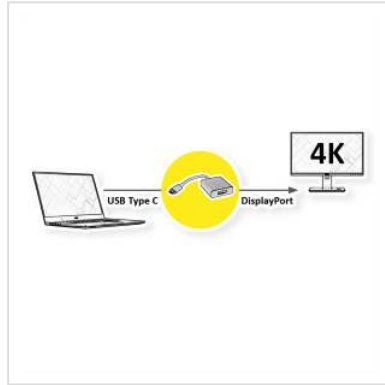

ROLINE Type C - DisplayPort Adapter, v1.2, M/F

Product No.	12.03.3220
Manufacturer	ROLINE
Manufacturer No.	12.03.3220
EAN (single piece)	7611990141715

- USB 3.1 Type C to DisplayPort DP Cableadapter for Macbook
- Connect your MacBook with USB-C port to any DisplayPort DP display or projector
- This adapter allows you to mirror your MacBook display to your DisplayPort DP-enabled TV or display
- Portable design
- No power adapter required
- Connectors: DisplayPort Female and Type C Male
- Cable length: ca. 10 cm
- DisplayPort Version 1.2 allows increased resolutions, higher refresh rates, and greater color depth

Technical specifications

Manufacturer	ROLINE
Product group	Adapters, Terminators, Converters
Product type	USB-DisplayPort Adapter
Colour	silver
Length	0.1 m
Side 1 connection (PC)	Typ C Male
Side 2 connection (Peripherals)	DisplayPort Female
Side 1 Connector Type	USB Type C (USB-C)

Side 1 Connector Gender	Male
----------------------------	------

Side 2 Connector Type	DisplayPort
-----------------------	-------------

Side 2 Connector Gender	Female
----------------------------	--------