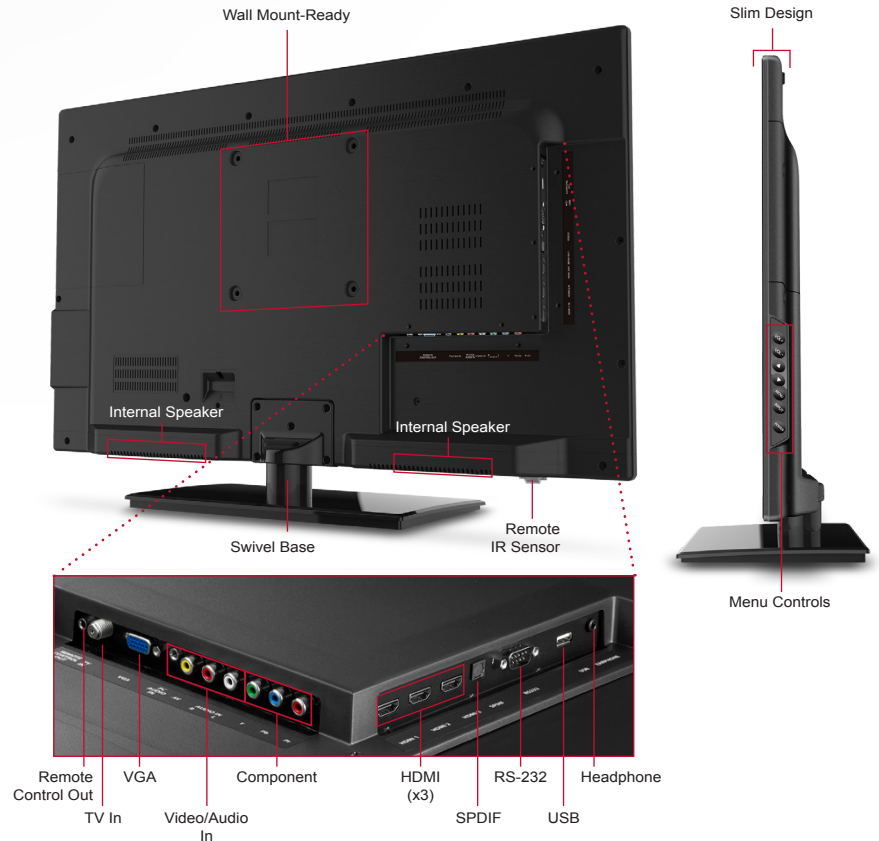

Specifications

LCD PANEL	Type	42" color TFT active matrix, wide LCD with WLED Backlight	
	Display Area	36.6" horizontal x 20.6" vertical; 65" diagonal	
	Optimum Resolution	1920x1080, 600mm dot pitch	
	Contrast Ratio	3000:1 (typ)	
	Viewing Angles	170° horizontal, 170° vertical	
	Response Time	6.5ms	
	Light Source	Long life, 50,000 hrs. (typ)	
	Brightness	350 cd/m² (typ)	
	Aspect Ratio	16:9	
	Panel Surface	Anti-glare, hard coating (3H)	
	INPUT	Video Input	HDMI, component, VGA, S-video, CVBS (BNC)
Video Output		VGA, component	
Control Input/Output		RS-232	
AUDIO OUTPUT	Speakers	Internal 10-watt (x2)	
INPUT SIGNAL	TV/Video Comp.	480i, 480p, 720p, 1080i, 1080p	
	Connector	Analog: 15-pin mini D-sub (VGA), RCA Audio In, headphone out Digital: HDMI (x3), YPbPr, CVBS, SPDIF, USB Power: 3-pin plug	
POWER	Voltage	AC 100–240V (universal), 50–60Hz	
	Consumption	59W (typ)	
CONTROLS	Panel	Menu, VOL +/-, Down/Up, Input, Power	
	Picture	Picture Mode, Brightness, Contrast, Color, Tint, Sharpness, Backlight, Screen Size, Auto Adjust, H. Position, V. Position, Clock, Phase, Color Temperature, Dynamic Contrast, Film Mode, Noise Reduction, MPEG Noise Reduction	
	Sound	Sound Setting, Digital Audio Output, Equalizer Setting, SRS Setting	
	Parental	Lock Parent Control, V-Chip, Movie Rating, English Rating, French Rating, Block UnRated Show, Change Password, Keypad Lock, Source Lock, System Lock	
	Setup	Closed Caption, Menu Language, Clock, OSD Transparency, Time Zone, Auto Clock, Setup Time, Day of Week, Daylight Saving Time, Time Format, OSD Timer	
	Others	Blue Back, No Signal Power Off, No Operation Power Off, All Reset, Audio Only, Display ID, Usage Monitor	

ERGONOMICS	Swivel	-15° to +15°
OPERATING CONDITIONS	Temperature	32–104°F (0–40°C)
	Humidity	20–80% (non-condensing)
DIMENSIONS (W x H x D)	Physical With Stand	38.4 x 26.7 x 8.2 in. / 974.2 x 679.2 x 210 mm
	Physical Without Stand	38.4 x 24.6 x 2.5 in. / 974.2 x 626.3 x 64.4 mm
	Packaging	47.2 x 27.6 x 5.6 in. / 1200 x 700 x 143 mm
WEIGHT	Net With Stand	27.8 lb. / 12.6 kg
	Net Without Stand	26.2 lb. / 11.9 kg
	Gross	34.0 lb. / 15.4 kg
WALL MOUNT	VESA®	200mm x 200mm
REGULATIONS		FCC, CE, UL, RoHS
RECYCLE/DISPOSAL		Please dispose of in accordance with local, state or federal laws.
WARRANTY		Three-year limited warranty on parts, labor and backlight

What's in the box?

CDE4200-L display, power cable, remote control with batteries, swivel base, User Guide, Quick Start Guide