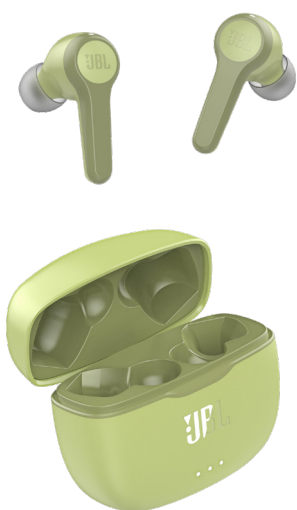

## Stay Connected, Stay Wireless.

Feel at one with your music and your world, with no wires holding you back. Your favorite music sounds better with JBL Pure Bass. Ultra-comfortable, the JBL TUNE 215TWS headphones keep you on top of your world, for 25 hours. Easily manage calls and Voice Assistant from either earbud or both with Dual Connect. And save battery life, so that you can listen longer or quickly recharge with USB type-C.

## Features

- ▶ Feel the Bass
- ▶ Freedom from Wires
- ▶ Listen for Longer
- ▶ Either Ear, or Both
- ▶ Find your Style
- ▶ Sleek, convenient charging case

# TUNE 215<sup>TWS</sup>

True wireless in-ear headphones