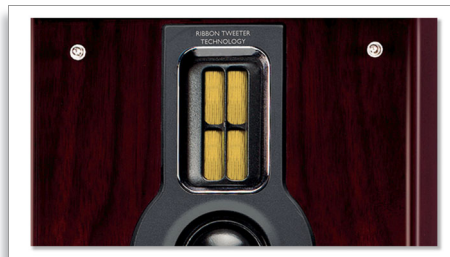

## Progressive Scan

Progressive Scan doubles the vertical resolution of the image resulting in a noticeably sharper picture. Instead of sending a field comprising the odd lines to the screen first, followed by the field with the even lines, both fields are written at one time. A full image is created instantaneously, using the maximum resolution. At such a speed, your eye perceives a sharper picture with no line structure.

## Dolby Digital

Because Dolby Digital, the world's leading digital multi-channel audio standards, make use of the way the human ear naturally processes sound, you experience superb quality surround sound audio with realistic spatial cues.

## Ribbon Tweeter in Micro System

The Neodymium Ribbon Tweeter is a monopole tweeter that produces dynamic and crisp sound from the front. It is a feature commonly used in high-end audio systems to reproduce sound with excellent fidelity. Conventional cones and dome tweeters are based on a directional moving coil principle whereas the monopole Neodymium Ribbon Tweeter radiates high frequencies in a full 180-degree radiation pattern. This dramatically increases the width of the sound spectrum in the higher tones and expands the sweet spot zone to deliver wide, crystal-clear, and natural sound even from compact audio systems.