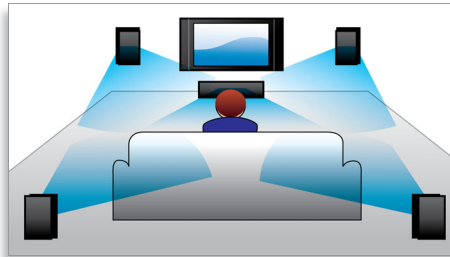

Dolby Digital

Because Dolby Digital, the world's leading digital multi-channel audio standards, make use of the way the human ear naturally processes sound, you experience superb quality surround sound audio with realistic spatial cues.