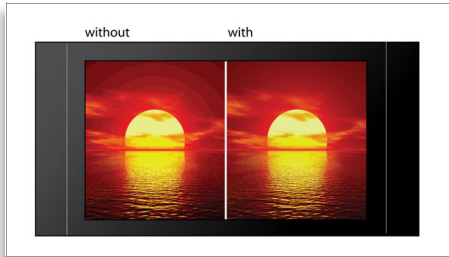

Highlights

12-bit/108MHz video DAC

12-bit Video DAC is a superior Digital-to-Analogue-Converter that preserves every detail of the authentic picture quality. It shows subtle shades and smoother graduation of colors, resulting in a more vibrant and natural picture. The limitation of the usual 10bit DAC become in particular apparent while using large screens and projectors.