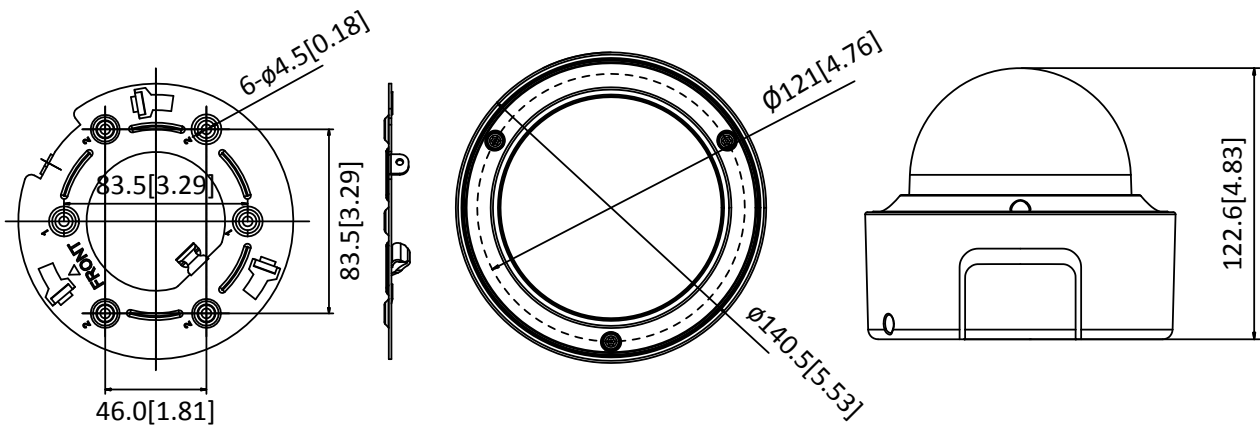

Power Supply	12 VDC \pm 20%, two-core terminal block PoE (802.3af, class 3): 36 V to 57 V
Power Consumption and Current	12 VDC \pm 20%: 0.7 A, max. 8 W PoE (802.3af, class 3): 36 V to 57 V): 0.3 A to 0.2 A
Protection Level	IK10
Material	Aluminum Alloy
Dimensions	Camera: $\Phi 140.5 \times 122.6$ mm ($\Phi 5.5'' \times 4.8''$) With package: $244 \times 174 \times 173$ mm ($9.6'' \times 6.9'' \times 6.8''$)
Weight	Camera: 900 g (1.98 lb.) With package: 1250 g (2.76 lb.)

Note: Listed resolutions are only selectable options. It does not mean that all streams can work at their maximum resolution at the same time.

Available Model

DS-2CD5146G0-IZS (2.8mm to 12mm)

Dimension

Unit: mm[inch]