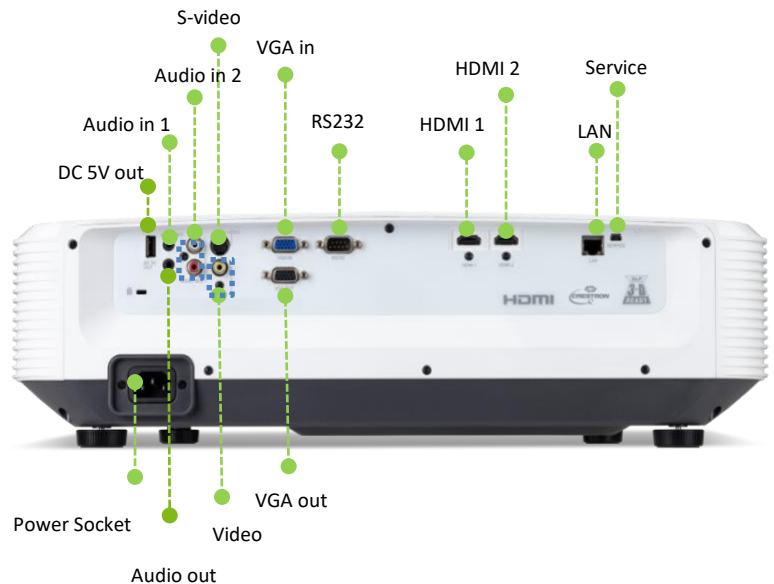

Product Specifications

Model name	UL5210
Projection system	DLP™
Resolution	XGA (1,024 x 768) WUXGA (1,920 x 1,200) (Max.)
Brightness	3,500 ANSI Lumens (Standard), 2,800 ANSI Lumens (ECO), (Compliant with ISO 21118 standard)
Aspect ratio	4:3 (Native), 16:9 (Supported)
Contrast ratio	13,000:1
Throw ratio	0.24 (100" @54 cm)
Projection lens	F = 2.4 f = 34.9mm Manual Focus
Keystone correction	+/-30° (Vertical, Manual), +/-30° (Horizontal, Manual), 4-Corner adjustment
Lamp life	20,000 Hours (Standard)
Noise level	28 dBA (Standard), 26 dBA (ECO)
Input interface	Analog RGB/Component Video (D-sub) x 1 S-Video (Mini DIN) x 1 Composite Video (RCA) x 1 HDMI (Video, Audio, HDCP) x 2 PC Audio (Stereo mini jack) x 1 L/R Audio (Stereo RCA) x 1
Output interface	Analog RGB (D-sub) x 1 PC Audio (Stereo mini jack) x 1 DC Out (5V/1.5A, USB Type A) x 1
Control	USB (Mini-B) x 1 RS232 (D-sub) x 1
Dimensions	456 x 376 x 132 mm (18.0" x 14.8" x 5.2")
Weight	8.2 Kg (18 lbs)

Installation flexibility

- Ultra-short throw projection
- Crestron® network control
- H/V Keystone Correction
- Fast Pack

Eco-friendly functionality

- Eco mode

Optional Accessory

3D Glasses
E4W

Ceiling Mount
SWM03

Ultra-Short Throw Distance

The ultra-short throw distance allows the projector to display clear images while it is positioned very close to the screen. Even at a throw distance of just 61 cm, highly detailed images can be displayed with 100" image size at 4:3 aspect ratios. This feature offers the following benefits: 1) Reduces harm to the eyes as presenters no longer need to avoid unsafe projector beams. 2) Eliminates shadowing because presenters do not block the light path. 3) Maximizes space since long projection distances are no longer required. These benefits offer greater flexibility and viewing comfort, making Acer projectors ideal for education and business projection scenarios.