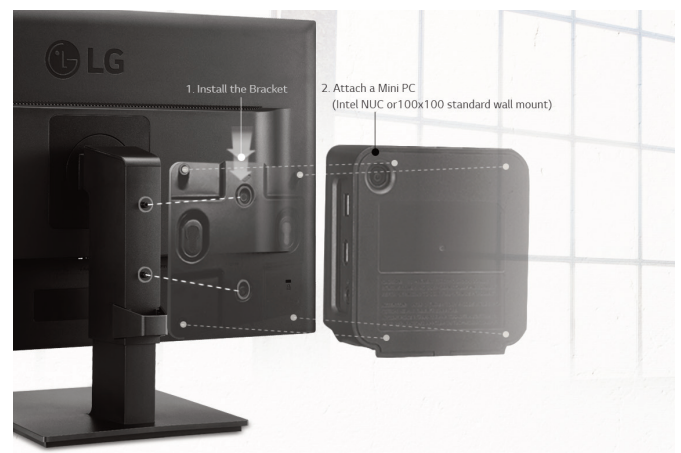

MINI PC MOUNTING CAPABILITIES

The BK550 is designed to allow for the discreet mounting of compatible mini PCs on the rear. Using an Intel NUC or 100x100mm wall mount, users can easily mount their mini PC*

*Bracket and PC sold separately