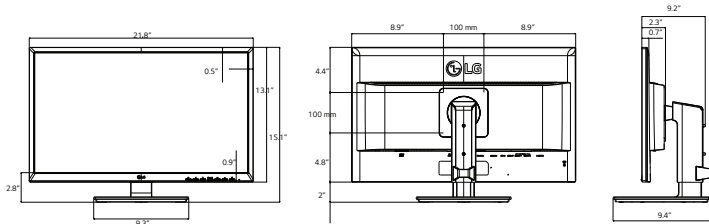

## IPS Multi-tasking Monitor

▶ 27BK550Y-B

27" class (27" diag)

▶ 24BK550Y-B

24" class (23.8" diag)

27BK550Y

24BK550Y

| PANEL             | MODEL                               | 27BK550Y-B            | 24BK550Y-B             |
|-------------------|-------------------------------------|-----------------------|------------------------|
|                   | Size                                | 27" Class (27" diag)  | 24" Class (23.8" diag) |
|                   | Panel Type                          | IPS                   |                        |
|                   | Color Gamut (CIE1976)               | 72%                   |                        |
|                   | Color Depth (Number of Colors)      | 16.7M                 |                        |
|                   | Pixel Pitch (mm)                    | 0.3114 x 0.3114       | 0.2745 x 0.2745        |
|                   | Aspect Ratio                        | 16:9                  |                        |
|                   | Resolution                          | 1920 x 1080           |                        |
|                   | Brightness(Typ.)                    | 250 cd/m <sup>2</sup> |                        |
|                   | Contrast Ratio(Original) (DFC)      | 5000000 : 1           |                        |
|                   | Response Time (GTG)                 | 5ms                   |                        |
|                   | Viewing Angle(CR≥10)                | 178 / 178             |                        |
|                   | Surface Treatment (Glare/Non Glare) | Anti glare ,3H        |                        |
| SIGNAL (INPUT)    | D-Sub                               | Yes                   |                        |
|                   | DVI                                 | Yes                   |                        |
|                   | DisplayPort                         | Yes(1.2)              |                        |
|                   | HDMI                                | Yes (1.4)             |                        |
|                   | [ Jack Location ]                   | Vertical              |                        |
|                   | PC Audio In                         | Yes                   |                        |
|                   | [ Jack Location ]                   | Vertical              |                        |
|                   | Headphone Out                       | Yes                   |                        |
| [ Jack Location ] | Vertical                            |                       |                        |
| POWER             | USB                                 | USB 2.0 (1 up 2 down) |                        |
|                   | Speaker                             | 2ch stereo            |                        |
|                   | Audio output (watt)                 | 1.2W x 2              |                        |
|                   | Type                                | Built-in              |                        |
|                   | Input                               | 100~240V (50/60Hz)    |                        |
|                   | Output                              | 40W                   | 28W                    |
|                   | Normal On(EPA)                      | 20.3W                 | 17.1W                  |
|                   | Normal On (typ. / outgoing))        | 27.4W                 | 23.6W                  |
|                   | Sleep Mode(Max)                     | 0.5W                  |                        |
|                   | DC Off (Max)                        | 0.3W                  |                        |