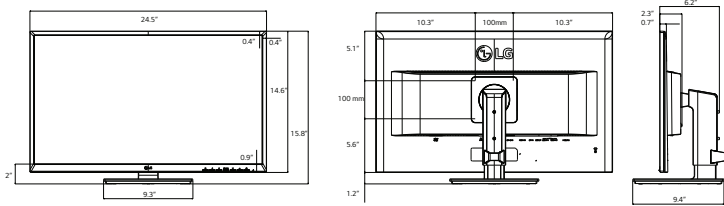

## IPS Multi-tasking Monitor

▶ 27BK550Y-B

27" class (27" diag)

▶ 24BK550Y-B

24" class (23.8" diag)

27BK550Y

24BK550Y

| PANEL             | MODEL                               | 27BK550Y-B            | 24BK550Y-B             |
|-------------------|-------------------------------------|-----------------------|------------------------|
|                   | Size                                | 27" Class (27" diag)  | 24" Class (23.8" diag) |
|                   | Panel Type                          | IPS                   |                        |
|                   | Color Gamut (CIE1976)               | 72%                   |                        |
|                   | Color Depth (Number of Colors)      | 16.7M                 |                        |
|                   | Pixel Pitch (mm)                    | 0.3114 x 0.3114       | 0.2745 x 0.2745        |
|                   | Aspect Ratio                        | 16:9                  |                        |
|                   | Resolution                          | 1920 x 1080           |                        |
|                   | Brightness(Typ.)                    | 250 cd/m <sup>2</sup> |                        |
|                   | Contrast Ratio(Original) (DFC)      | 5000000 : 1           |                        |
|                   | Response Time (GTG)                 | 5ms                   |                        |
|                   | Viewing Angle(CR≥10)                | 178 / 178             |                        |
|                   | Surface Treatment (Glare/Non Glare) | Anti glare ,3H        |                        |
| SIGNAL (INPUT)    | D-Sub                               | Yes                   |                        |
|                   | DVI                                 | Yes                   |                        |
|                   | DisplayPort                         | Yes(1.2)              |                        |
|                   | HDMI                                | Yes (1.4)             |                        |
|                   | [ Jack Location ]                   | Vertical              |                        |
|                   | PC Audio In                         | Yes                   |                        |
|                   | [ Jack Location ]                   | Vertical              |                        |
|                   | Headphone Out                       | Yes                   |                        |
| [ Jack Location ] | Vertical                            |                       |                        |
| POWER             | USB                                 | USB 2.0 (1 up 2 down) |                        |
|                   | Speaker                             | 2ch stereo            |                        |
|                   | Audio output (watt)                 | 1.2W x 2              |                        |
|                   | Type                                | Built-in              |                        |
|                   | Input                               | 100~240V (50/60Hz)    |                        |
|                   | Output                              | 40W                   | 28W                    |
|                   | Normal On(EPA)                      | 20.3W                 | 17.1W                  |
|                   | Normal On (typ. / outgoing))        | 27.4W                 | 23.6W                  |
|                   | Sleep Mode(Max)                     | 0.5W                  |                        |
|                   | DC Off (Max)                        | 0.3W                  |                        |