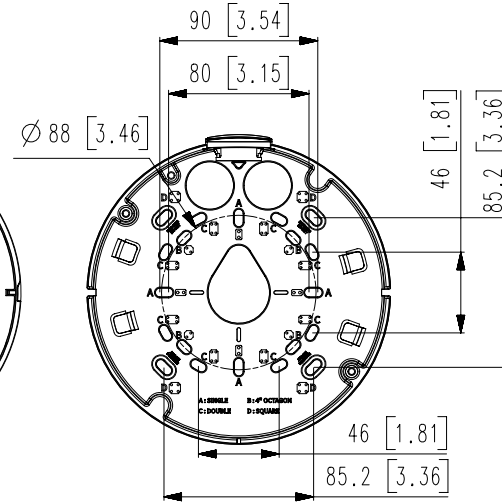

**Mechanical**

Color / Material	White / Aluminum, Hard-coated dome bubble
RAL Code	RAL9003
Product dimensions / weight	Ø180x125mm(7.09x4.92"), 1.9kg(4.19 lb)

**DORI (EN62676-4 standard)**

Detect (25PPM/ 8PPF)	Wide: 49.9m(163.71ft) / Tele: 209.9m(688.65ft)
Observe (63PPM/ 19PPF)	Wide: 19.9m(65.29ft) / Tele: 83.9m(275.26ft)
Recognize (125PPM/ 38PPF)	Wide: 10.0m(32.80ft) / Tele: 42.0m(137.80ft)
Identify (250PPM/ 76PPF)	Wide: 5.0m(16.40ft) / Tele: 21.0m(68.90ft)

Ø 100 [3.94]

Ø 88 [3.46]

Ø 100 [3.94]

13		
12		
11		
10	XNV-9082R	19.12.18
9	XNV-8082R	19.12.18
8	XNV-8081RE	19.12.18
7	XNV-6081RE	19.12.18
6	PNV-A9081R	19.09.27
5	XNV-8081R	19.09.27
4	XNV-6081R	19.09.27
3	XNV-6081	19.09.27
2	XNV-8081Z	19.09.27
1	XNV-6081Z	19.09.27
No.	MODEL NAME	DATE
Unit:mm[inch]		SCALE:1/1
© Hanwha Techwin		