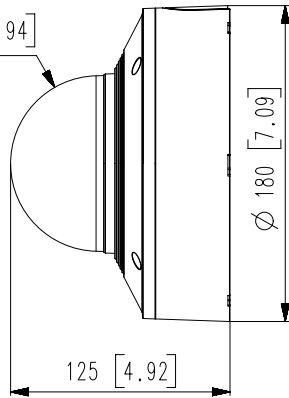

**Mechanical**

Color / Material	White / Aluminum, Hard-coated dome bubble
RAL Code	RAL9003
Product dimensions / weight	Ø180x125mm(7.09x4.92"), 1.9kg(4.19 lb)

**DORI (EN62676-4 standard)**

Detect (25PPM/ 8PPF)	Wide: 49.9m(163.71ft) / Tele: 209.9m(688.65ft)
Observe (63PPM/ 19PPF)	Wide: 19.9m(65.29ft) / Tele: 83.9m(275.26ft)
Recognize (125PPM/ 38PPF)	Wide: 10.0m(32.80ft) / Tele: 42.0m(137.80ft)
Identify (250PPM/ 76PPF)	Wide: 5.0m(16.40ft) / Tele: 21.0m(68.90ft)

Ø 100 [3.94]

Ø 88 [3.46]

Ø 100 [3.94]

13		
12		
11		
10	XNV-9082R	19.12.18
9	XNV-8082R	19.12.18
8	XNV-8081RE	19.12.18
7	XNV-6081RE	19.12.18
6	PNV-A9081R	19.09.27
5	XNV-8081R	19.09.27
4	XNV-6081R	19.09.27
3	XNV-6081	19.09.27
2	XNV-8081Z	19.09.27
1	XNV-6081Z	19.09.27
No.	MODEL NAME	DATE
Unit:mm[inch]		SCALE:1/1
© Hanwha Techwin		