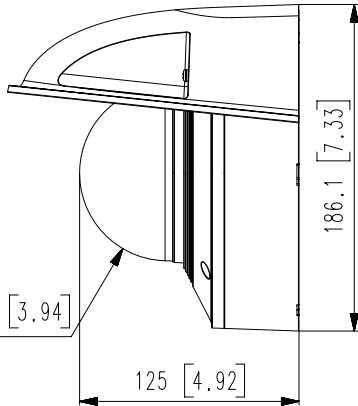

**Mechanical**

Color / Material	White / Aluminum, Hard-coated dome bubble
RAL Code	RAL9003
Product dimensions / weight	Ø180x125mm(7.09x4.92"), 1.9kg(4.19 lb)

**DORI (EN62676-4 standard)**

Detect (25PPM/ 8PPF)	Wide: 49.9m(163.71ft) / Tele: 209.9m(688.65ft)
Observe (63PPM/ 19PPF)	Wide: 19.9m(65.29ft) / Tele: 83.9m(275.26ft)
Recognize (125PPM/ 38PPF)	Wide: 10.0m(32.80ft) / Tele: 42.0m(137.80ft)
Identify (250PPM/ 76PPF)	Wide: 5.0m(16.40ft) / Tele: 21.0m(68.90ft)

Ø 100 [3.94]

Ø 88 [3.46]

Ø 100 [3.94]

13		
12		
11		
10	XNV-9082R	19.12.18
9	XNV-8082R	19.12.18
8	XNV-8081RE	19.12.18
7	XNV-6081RE	19.12.18
6	PNV-A9081R	19.09.27
5	XNV-8081R	19.09.27
4	XNV-6081R	19.09.27
3	XNV-6081	19.09.27
2	XNV-8081Z	19.09.27
1	XNV-6081Z	19.09.27
No.	MODEL NAME	DATE
Unit:mm[inch]		SCALE:1/1
© Hanwha Techwin		