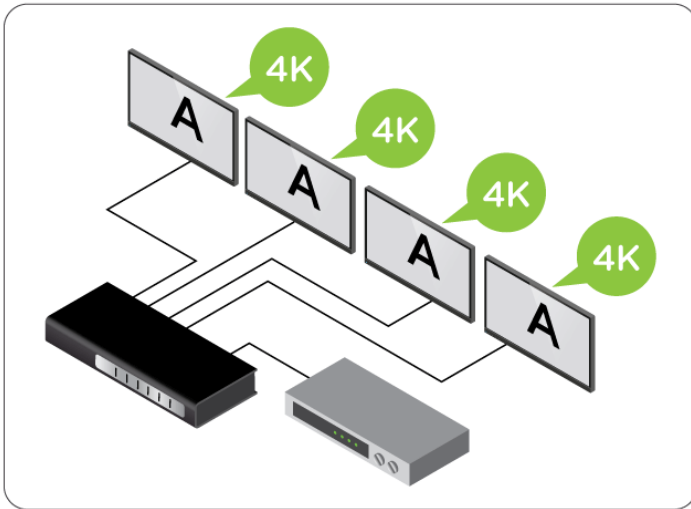

GHSP8424BKIT

4-Port Cinema 4K Splitter with HDMI cables Kit

- Send audio and video from 1 HDMI source to 4 HDMI displays
- Cinema 4K resolutions up to 4096 x 2160 @60Hz, (4:2:0)
- Long distance connections to 49 ft. (24 AWG)
- Dolby True HD and DTS HD Master Audio
- Supports up to 10.2 Gbps data speeds for high performance video

4-Port Cinema 4K Splitter With HDMI®

Send Cinema 4K audio and video from a single HDMI source such as a set-top box, game console, Blu-ray™ player or media server or computer to four 4K displays or projectors.

Highest Quality Video at Extended Distances

Deliver exceptional Cinema 4K resolutions (4096 x 2160 @60Hz) with crisp, 3D, and Deep Color images up to 4K 12-bit (4:2:0), or 68 billion colors, for a remarkable visual experience. The splitter extends the distance between your HDMI video sources and your HDMI displays up to 49 feet with data rates up to 10.2 Gbps, providing greater flexibility in system design.

- Send audio and video from 1 HDMI source to 4 HDMI displays
- Cinema 4K resolutions up to 4096 x 2160 @60Hz, (4:2:0)
- Long distance connections to 49 ft. (24 AWG)
- Dolby True HD and DTS HD Master Audio
- Supports up to 10.2 Gbps data speeds for high performance video
- Plug-n-play – No software installation required
- All HDMI cables included
- HDMI 1.4 & HDCP 1.4 compatible
- Rack Mountable
- All metal chassis
- All cables included