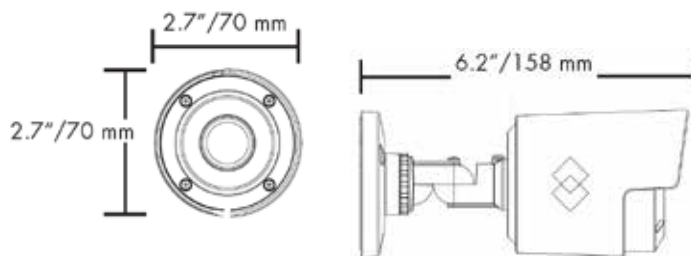

Product Information

LBV2531	6-95529-00661-1
Package Weight:	2.3lbs / 1.0kg
Package Dimensions: (W x D x H)	5.1 x 13.3 x 4.4" 129 x 337 x 111mm
Package Cube:	0.17cbf / 0.004cbm
Contents:	1x HD 1080p Security Camera, 1x 60ft (18m) UL-Compliant Extension Cable, 1x Mounting Kit, 1x Power Adapter, Quick Setup Guides
LBV2531B	6-95529-01111-0
Package Weight:	2.3lbs / 1.0kg
Package Dimensions: (W x D x H)	5.1 x 13.3 x 4.4" 129 x 337 x 111mm
Package Cube:	0.17cbf / 0.004cbm
Contents:	1x HD 1080p Security Camera, 1x 60ft (18m) UL-Compliant Extension Cable, 1x Mounting Kit, 1x Power Adapter, Quick Setup Guides
LBV2531SB	6-95529-01112-7
Package Weight:	2.3lbs / 1.0kg
Package Dimensions: (W x D x H)	5.1 x 13.3 x 4.4" 129 x 337 x 111mm
Package Cube:	0.17cbf / 0.004cbm
Contents:	1x HD 1080p Security Camera, 1x 60ft (18m) UL-Compliant Extension Cable, 1x Mounting Kit, 1x Power Adapter, Quick Setup Guides
LBV2531TB	6-95529-01443-2
Package Weight:	2.3lbs / 1.0kg
Package Dimensions: (W x D x H)	5.1 x 13.3 x 4.4" 129 x 337 x 111mm
Package Cube:	0.17cbf / 0.004cbm
Contents:	1x HD 1080p Security Camera, 1x 60ft (18m) UL-Compliant Extension Cable, 1x Mounting Kit, 1x Power Adapter, Quick Setup Guides

Dimensions