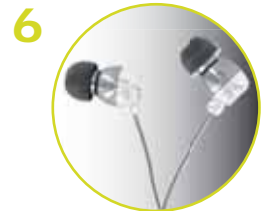

MOBILE HANDSFREE

HEADPHONES FOR YOUR MOBILE

1. Samsung
Handsfree Earphones
[AEP-473]

These stereo earphones have in-line controls to easily take calls whilst listening to music.

They come with a 3.5mm connection. These earphones are stylish and slick in design, whilst being comfortable to wear in any situation.

2. Skullcandy
Full Metal Jacket iPhone Earphones
[SCFMJICM]

These earphones are seriously good quality with an 11mm driver and noise eliminating sleeves. If the modern funky design hasn't got you hooked then you should know they are also lightweight and extremely comfortable.

THE CLINCHER: Exclusively designed to be used handsfree with an iPhone.

3. Sony Ericsson
Stereo Handsfree Earphones
[HPM77]

When you have to stop the music for your phone calls, these earphones do it effortlessly and allow you to take an incoming call hands-free.

The quality of music will also be top of the line with these headphones. The HPM-77 have been designed with brilliant audio quality in mind.

4. Sennheiser
MM50 iPhone Earphones
[SNMM50IP]

The MM50 for iPhone reproduces outstanding, professional quality stereo acoustics to ensure you gain maximum pleasure from your iPhone and iPod.

THE CLINCHER: Choose your ideal size ear sleeve for an optimum fit and get high isolation against environmental noise.

5. Sennheiser
MM60 Nokia Earphones
[SNMM60NOKI]

The MM60 Nokia allows users to have excellent communication capability combined with a first-class mobile music experience. Gain maximum pleasure from music stored on your Nokia mobile phone.

THE CLINCHER: This foldable headset is compatible with Nokia handsets.

6. KITSOUND
KS2 Earphones
[K750KS2]

These in-ear earphones are guaranteed to give great sound quality and in-ear comfort.

They also feature a tangle free cord and call-handling button for ease of use.

This option is compatible with Sony Ericsson, Nokia and Samsung options also available.