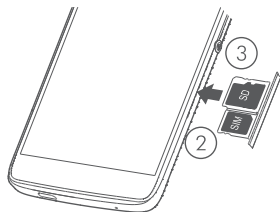

⓪ Charge the battery

Single-SIM

- ⓪ Insert or remove the SIM card
- ⓪ Install or remove the microSD card