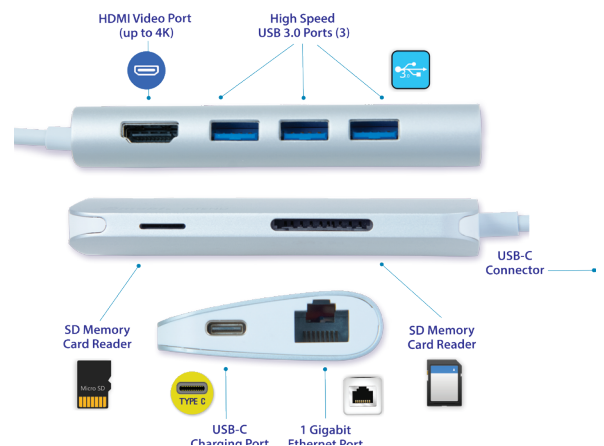

# USB-C Hub/ Mini Docking Station

Have a laptop or Chromebook with a USB-C port? SMK's USB-C Hub/Mini Docking Station provides the power of a desktop docking station in an ultra-portable size. Connect to hard drives, printers, smartphones, cameras and more with the hub's 3 high-speed USB 3.0 ports. Watch movies and videos using the hub's HDMI port. Move photos with dual SD Memory Card Readers; or connect to local area networks with a 1-Gigabit Ethernet port.

### Micro SD Card Reader

supporting SD/SDHC/SDXC/UHS-I memory cards up to 2TB

## Compatibility

Apple® laptops (macOS®)  
Windows® Laptops  
Chromebooks

Requires USB-C port

## Have a New Laptop or Chromebook? Instantly Add Multiple Ports:

- **USB-C Power Delivery Port**
- **HDMI 4K video port (UHD & HD)**
- **Gigabit Ethernet Port (10M/100M/ 1000M transmission speeds)**
- **Three USB3.0 ports**
- **SD & Micro/SD memory card readers (SD SDHC SDXC UHS-I)**