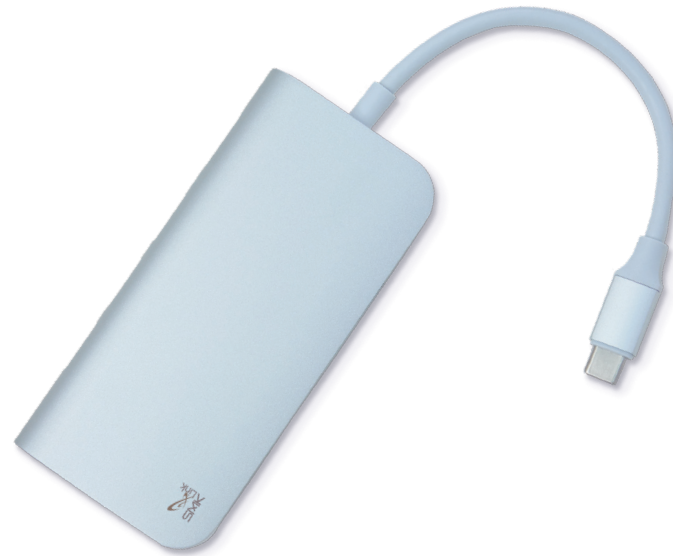

USB-C Hub/ Mini Docking Station

Have a laptop or Chromebook with a USB-C port? SMK's USB-C Hub/Mini Docking Station provides the power of a desktop docking station in an ultra-portable size. Connect to hard drives, printers, smartphones, cameras and more with the hub's 3 high-speed USB 3.0 ports. Watch movies and videos using the hub's HDMI port. Move photos with dual SD Memory Card Readers; or connect to local area networks with a 1-Gigabit Ethernet port.

Adds These Ports

Charging Port & Cable

In-line charging for Apple MacBook computers (type C-F, PD at 87W)

HDMI 4K HD Video Port

4K UHD and HD(1080p) video output with 3840 x 2160 pixel resolution

Gigabit Ethernet Port

RJ 45 Lan port supporting 10M/100M and 1000M data transmission)

Three USB 3.0 ports

supporting high-speed 5 Gbps data transmission

SD Memory Card Reader

supporting SD/SDHC/SDXC/UHS-I memory cards up to 2TB

Micro SD Card Reader

supporting SD/SDHC/SDXC/UHS-I memory cards up to 2TB

Compatibility

Apple® laptops (macOS®)
Windows® Laptops
Chromebooks

Requires USB-C port