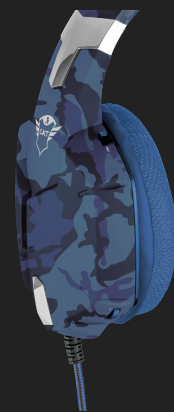

**#23249**

Gaming Headset

Mesh padded gaming headset, with flexible microphone and powerful bass

Key features

- Comfortable meshed ear pads for long and intense gaming sessions
- Adjustable headband and flexible microphone
- On-earcap volume control and microphone mute
- High quality sound with deep bass
- 1m Cable for consoles
- 1m Extension cable for PC/Laptop

OVER-EAR
DESIGN

MESH PADDED
EAR PADS

50
MM

SPEAKER
UNITS

PLUGS INTO
CONTROLLER

Next level gaming

Take your games to the next level with the GXT 322B. This headset is specifically made for PlayStation gaming and brings you great quality sound with a deep bass. Simply plug in the cable and you're ready to enjoy all your gaming sounds.

Comfortable design

The GXT 322 is designed for long and intense gaming sessions with its comfortable meshed ear pads. The ear pads fit around your ear perfectly and help to cancel any noise while you are playing a battle with or against your friends.

Flexible microphone

The Carus features a microphone, which picks up your voice easily while talking to friends. You can bend the microphone into any position that is best for you. Not a word will be missed while talking to your teammates during an important battle!