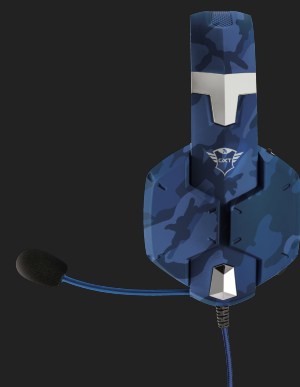

**#23249**

Gaming Headset

Mesh padded gaming headset, with flexible microphone and powerful bass

Key features

- Comfortable meshed ear pads for long and intense gaming sessions
- Adjustable headband and flexible microphone
- On-earcap volume control and microphone mute
- High quality sound with deep bass
- 1m Cable for consoles
- 1m Extension cable for PC/Laptop

Comfortable design

The GXT 322 is designed for long and intense gaming sessions with its comfortable meshed ear pads. The ear pads fit around your ear perfectly and help to cancel any noise while you are playing a battle with or against your friends.

Connect and play

The Carus has a 1m cable to connect it to your PlayStation 4. Lengthen the cable with the included 1m cable for easy use with your PC or laptop. For easy control of your gaming sounds, you can use the volume control and microphone mute switch on the earcups: stay fully concentrated on your game at all times.

Flexible microphone

The Carus features a microphone, which picks up your voice easily while talking to friends. You can bend the microphone into any position that is best for you. Not a word will be missed while talking to your teammates during an important battle!