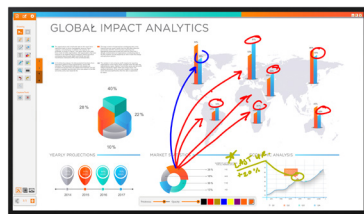

Logo-Free

Free your frame from logos that divert attention from your brand and messaging. All Planar 4K LCD displays are logo-free, allowing the spotlight to shine where it should – on the screen.

COMMERCIAL-GRADE 4K LCD DISPLAYS

Commercial-grade 4K LCD displays from Leyard and Planar are designed for lasting durability and superior performance. With features required for professional applications, Planar displays are much more than a television.

Compare Planar commercial-grade displays to commodity large screen TVs and you immediately see the advantages of a professional 4K LCD display from Leyard and Planar.

Capability	Planar 4K LCDs	Consumer TVs
Bezel	Durable, symmetrical design; logo-free	No
Support for extended use	Commercial-grade panel and backlight*	No
Landscape/Portrait	Both*	Landscape only
Brightness	Up to 500 nit	Ranges from 200-300 nit
Commercial connectivity	Yes	No
Display control	RS-232 and LAN	No
Multi-source viewing	Yes	No
OPS slot	Yes*	No
Protective glass	Yes*	No
Touch screen	Yes*	No
Warranty	3 years advance replacement*	1 year parts and labor

*Available on select models