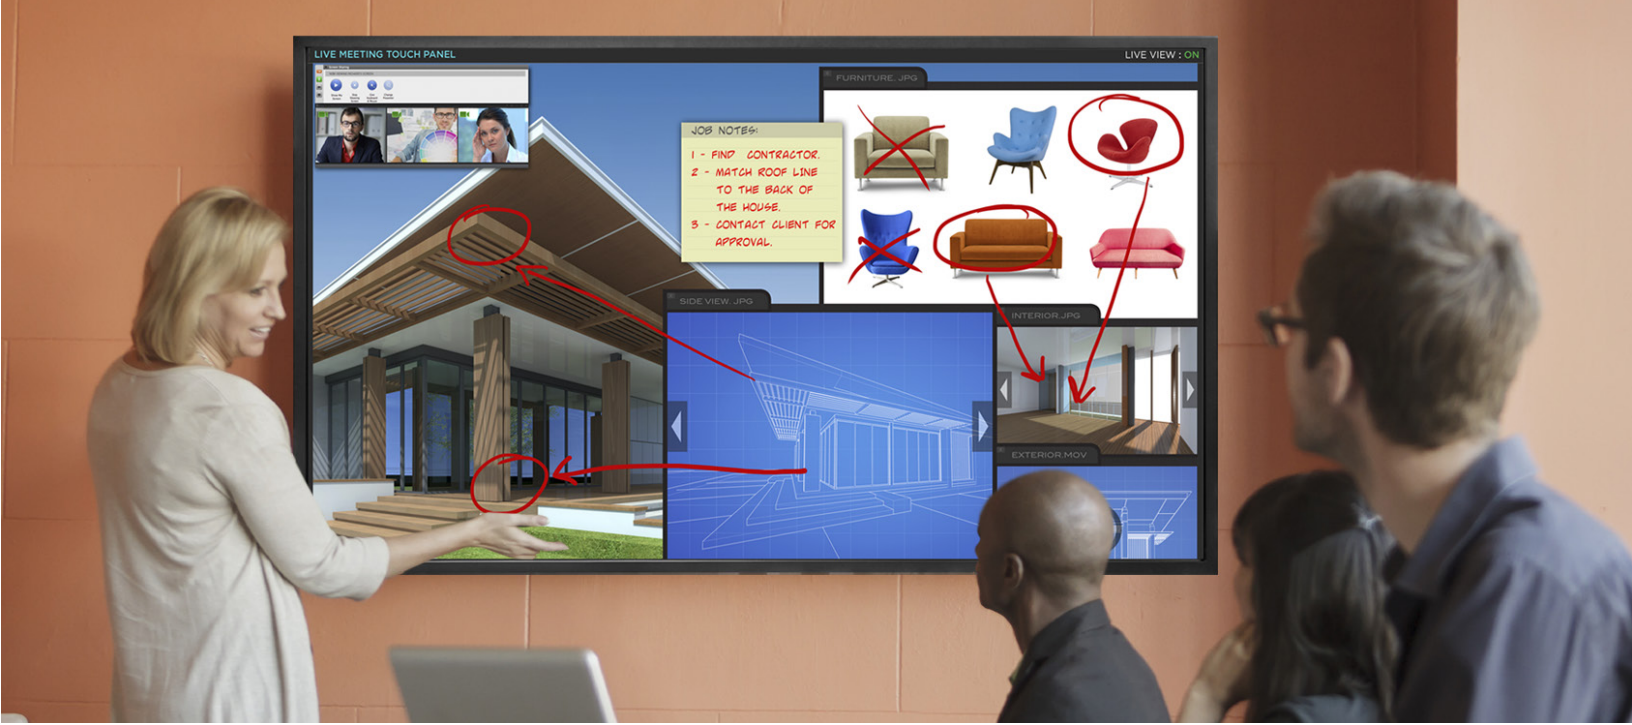

Planar Simplicity Series 4K

Sleek, Affordable 4K Digital Signage Displays

The Planar® Simplicity™ Series 4K is designed with simplicity and affordability in mind, while delivering superior image quality and video performance. Ideal for a broad range of applications, the Planar

Simplicity Series 4K offers a wide variety of sizes designed to meet the needs of everything from retail to museums.

FEATURES

- Available in 43", 55", 65", 75" and 86"
- Exceptional image
- 4K @ 60Hz support with HDMI 2.0
- Next generation 4K compatibility with HDCP 2.2
- Integrated signage tools, including USB playback with scheduling and LAN distribution
- Expansion slot supports Intel's OPS (65" - 86" only)

Immersive 4K Experience

Delivering four times the resolution of Full HD, Planar 4K LCD displays produce amazing, life-like picture quality and an immersive display experience. No detail is missed when 4K content is shown on 4K LCD displays thanks to sharp clarity and crisp image quality even at close viewing distances. Ultra HD LCD displays also offer vast connectivity so the display can be used interchangeably with Full HD and Ultra HD sources today and emerging 4K sources coming to market in the future.

Engaging Touch Technology

Select Planar 4K LCD displays can be transformed into fully integrated touch screens to create interactive experiences for public information, way finding, meeting room collaboration and training rooms. The displays offer precise multi-touch interactivity with a slim profile and protective glass seal to keep dust, dirt and moisture away from the display.