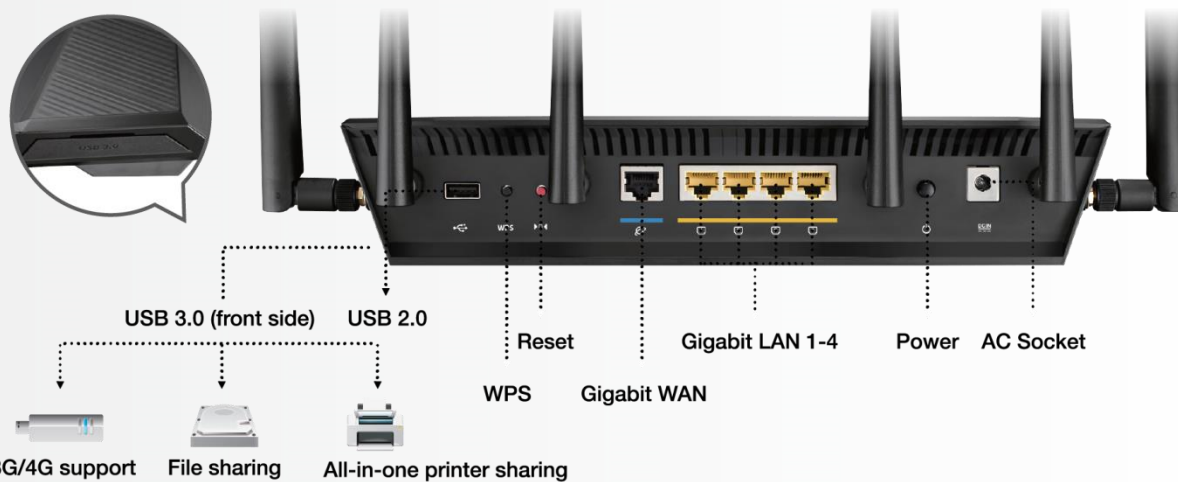

AiProtection Your Smart Home is Protected.

ASUS AiProtection powered by Trend Micro™ improves your online safety and security by combining automatic vulnerability detection, malicious site blocking and parental controls.

AiCloud Your World on Demand.

AiCloud keeps you connected to your data wherever you are. Access, share and stream all your photos, videos and files from your router on any internet-connected desktop, notebook or mobile device.

ASUS Router App Control Your Network Anywhere.

ASUS Router App is built from the ground-up to be both intuitive and robust, allowing you to setup your router, manage network traffic, diagnose connection issues and even update firmware, all without needing to boot up a PC.

What's Inside the Box

- RT-AC3200 Tri-band AC3200 Gigabit Router
- 6 external detachable antennas
- RJ-45 cable
- Power adapter
- Warranty card
- Quick start guide
- Support CD (user manual and utility)

Specifications

- Wireless Type: 802.11 ac/n/g/a/b
- Wireless Speed: Up to 3200 Mbps
- Wireless Frequency: Tri-band (2.4 & Dual 5 GHz)
- Wired Connectivity: 4x LAN, 1x WAN gigabit Ethernet ports
- USB Port(s): 1x USB 3.0, 1x USB 2.0
- Warranty: 2 years

Scan for full features and specs

Connectivity

All-in-one printer sharing
* For a list of supported printers, please visit:
<http://event.asus.com/networks/printersupport>