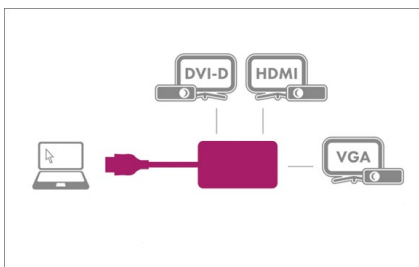

Always prepared

The IB-AC1032 makes your Mini DisplayPort™ device a good companion and a friend of every HDMI® / DVI-D and VGA display.