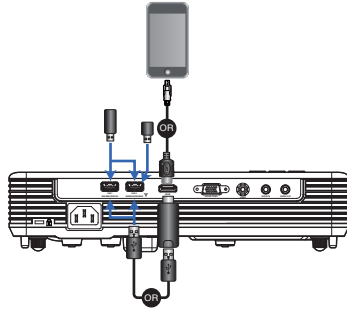

2

4

3

5

www.infocus.com/support

Regulatory models: P119, IN1156, P121, IN1188HD

P/N 36.7EG02G001-A

DISPERINDAG No. 0287/I.824.51/09.03