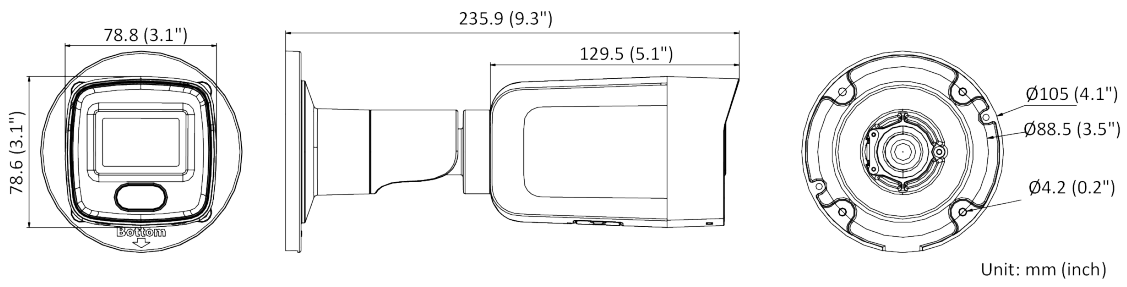

Dimensions

Optional Accessories

CM Corner Mount	CBS Junction Box	PM Vertical Pole Mount