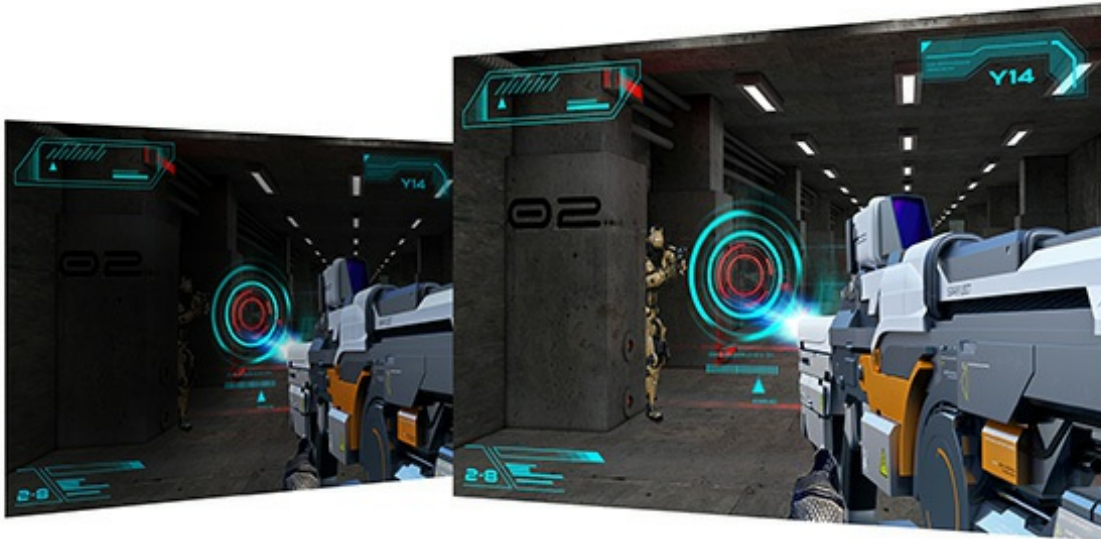

Normal

Black Stabilization

Game Mode Hotkey and User-customized Settings

A Game Mode hotkey opens pre-calibrated FPS 1, FPS 2, RTS, and MOBA settings that deliver the best blend of color and technology for specific gaming scenarios. In addition, three customizable “GAMER” settings provide individual user preferences for specific games.